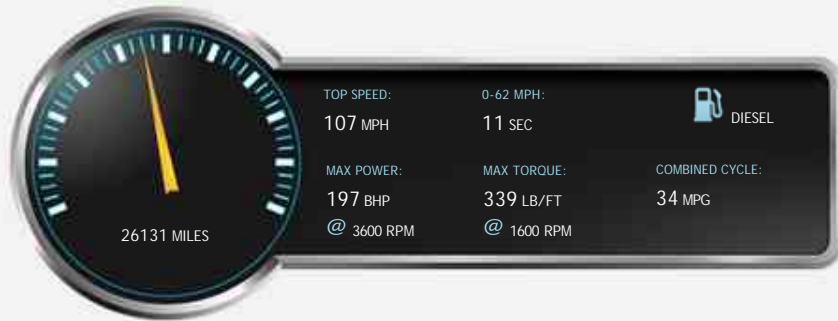

Performance & Engine