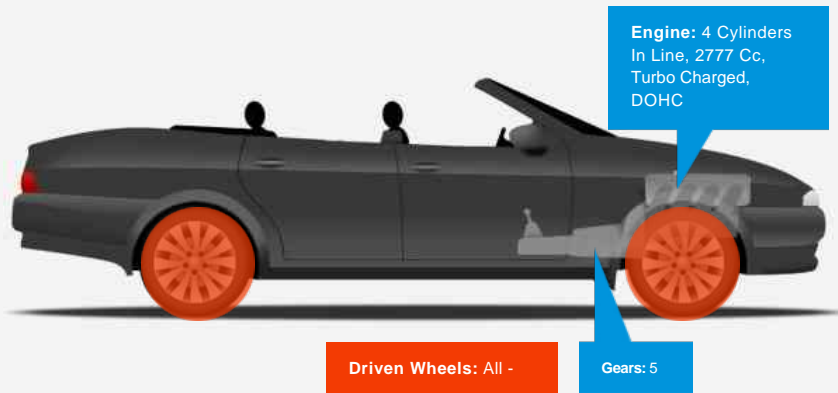

Performance & Engine