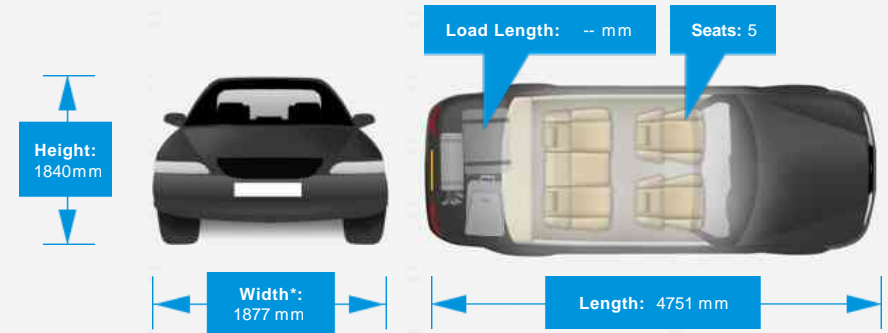

Weights & Measures