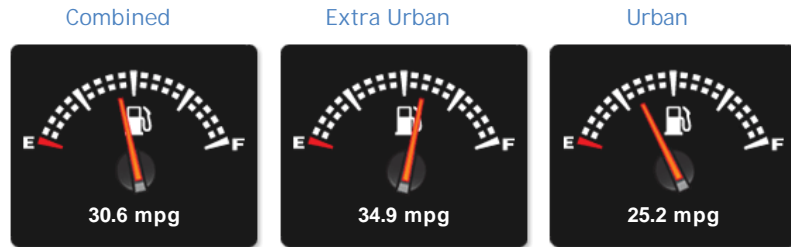

Fuel Economy

Running Costs