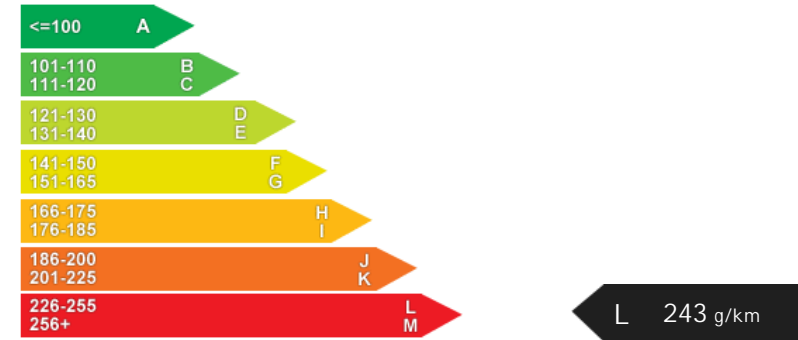

CO₂ emission figure (g/km)

VED band and CO₂