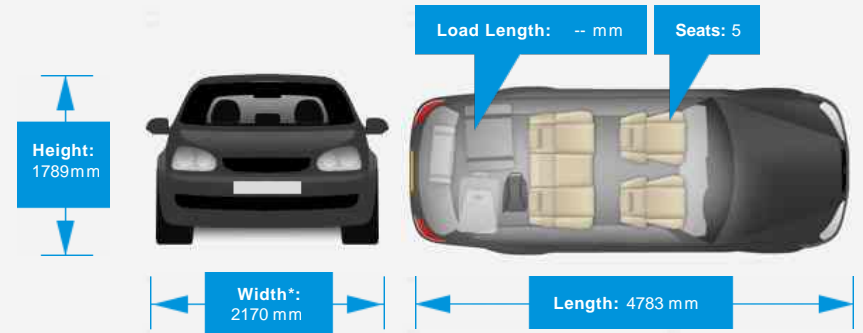

Performance & Engine

Driven Wheels: All -

Permanent

Gears: 6

Weights & Measures

*Including mirrors

Safety

NCAP Adult Rating:	★★★★★
NCAP Child Rating:	★★★★
NCAP Pedestrian Rating:	★
NCAP Safety Assist:	No Data
NCAP Overall Rating:	No Data