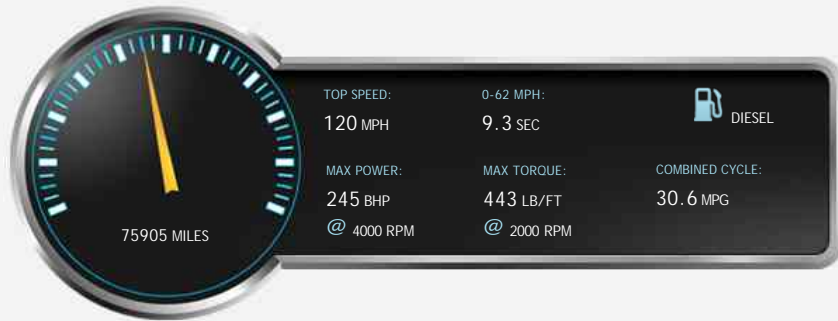

Land Rover Range Rover Sport TDV6 HSE

£15,995

General Info

Engine:	3.0 Diesel Automatic
Price:	£15,995
Body Type:	5 Dr Estate
Owners:	3
Mileage:	75,905
Reg Date:	September 2010 (60)
Colour:	Java Black

Vehicle Features

Not Specified

Vehicle Description

Land Rover Range Rover Sport 3.0 TD V6 HSE 5dr £15,995

LEATHER - DAB - FRIDGE - NAV

2010 (60 reg), SUV

75,905 miles

Automatic

2993cc

Diesel

Lovely example throughout, direct from our local Land Rover main agent, 2 keys, Full Service History, looks and drives fantastic, Upgrades - Premium Leather, 20in 10 Spoke Alloy Wheels Chrome ilo 19in, Contrast Stitching, Privacy Glass Rear of B Post, Fridge, Side steps, Interior Design Pack - Premium Leather, Rear

Performance & Engine

Driven Wheels: All -

Permanent

Gears: 6

Weights & Measures

*Including mirrors

Safety

NCAP Adult Rating:	★★★★★
NCAP Child Rating:	★★★★
NCAP Pedestrian Rating:	★
NCAP Safety Assist:	No Data
NCAP Overall Rating:	No Data