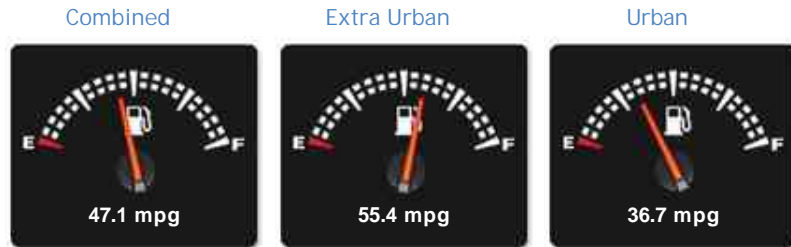

Fuel Economy

Running Costs