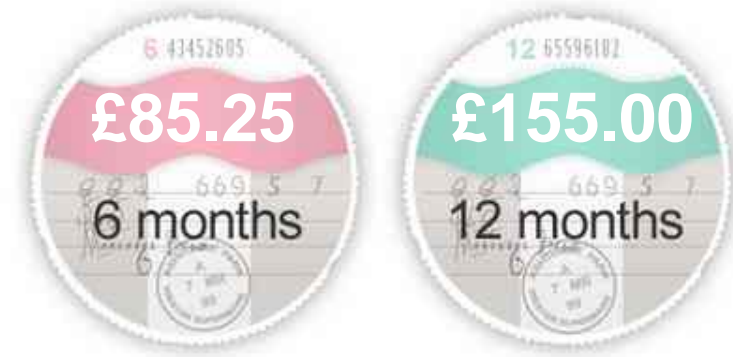

Insurance & Security

Road Tax

Insurance Group
(1-20)

Security

Immobiliser