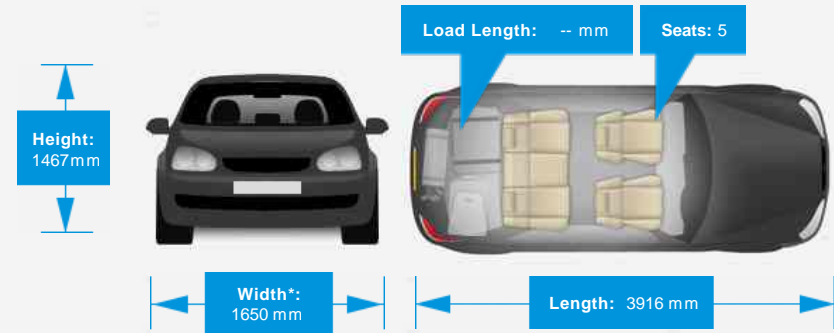

Performance & Engine

Driven Wheels: Front

Gears: 5

Weights & Measures

Doors: 5

*Including mirrors

Safety

NCAP Adult Rating: No Data
NCAP Child Rating: No Data
NCAP Pedestrian Rating: No Data
NCAP Safety Assist: No Data
NCAP Overall Rating: No Data