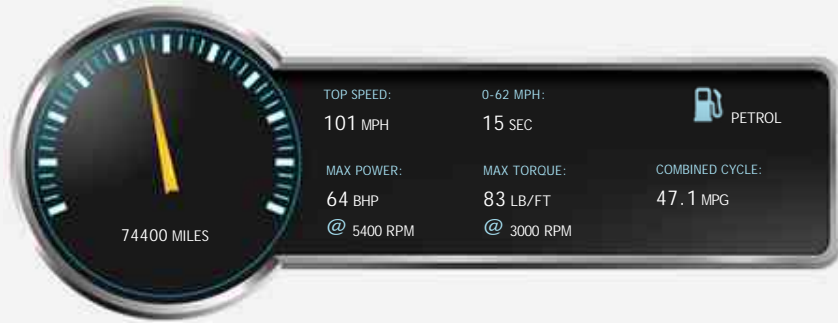

VW Polo 1.2 S 5dr Manual

Sold

General Info

Engine:	1.2 Petrol Manual
Price:	Sold
Body Type:	5 Dr Hatchback
Owners:	
Mileage:	74,400
Reg Date:	March 2006 (06)
Colour:	Bright Red

Vehicle Features

Not Specified

Vehicle Description

Red with Cloth Trim. SPECIFICATION INCLUDES : 1.2 petrol engine, manual gearbox, alloy wheels, A/C, c/locking, front e/windows, heated e/mirrors, CD audio, front fog lights, isofix, cup holder. OTHER INFORMATION : hpi clear, 2 previous keepers, 12/19 mot, FSH, serviced at 11k, 15k, 20k, 25k, 30k, 34k, 37k, 38k, 44k, 54k and 73k miles, warranty options. Low insurance, up to 55mpg economy and 155pa road tax band. An excellent good quality small car. PORTFIELD CAR SALES OFFER A WIDE RANGE OF FINANCE OPTIONS TO SUIT YOUR BUDGET AND TO FIT ALL CIRCUMSTANCES. APPLY TODAY AND LET US USE OUR 30 YEARS EXPERIENCE IN THE FINANCE INDUSTRY TO OBTAIN THE BEST DEAL FOR YOU SUBJECT TO STATUS. PART EXCHANGE WELCOME, EXTENDED NATIONWIDE WARRANTY PACKAGES, DRIVE AWAY INSURANCE SUBJECT TO STATUS, NATIONWIDE DELIVERY AVAILABLE, ALL MAJOR DEBIT/CREDIT CARDS ACCEPTED. To find us : Sat Nav post code is BH23 2LJ.

Portfield Car Sales, Station Approach, Fairmile Road, Christchurch, Dorset, BH23 2LJ

Tel: 01202 474788 - Web: www.portfieldcarsales.co.uk

Opening Hours: Mon - Fri 9am - 5:30pm | Sat 9am - 5pm | Sun 10am - 3pm

Performance & Engine

Driven Wheels: Front

Gears: 5

Weights & Measures

Doors: 5

*Including mirrors

Safety

NCAP Adult Rating: No Data
NCAP Child Rating: No Data
NCAP Pedestrian Rating: No Data
NCAP Safety Assist: No Data
NCAP Overall Rating: No Data