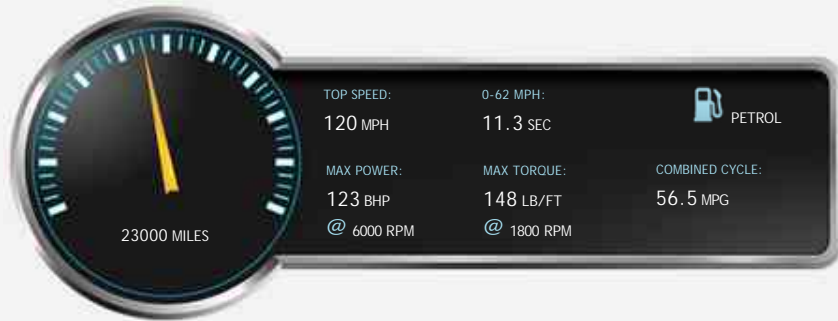

Performance & Engine