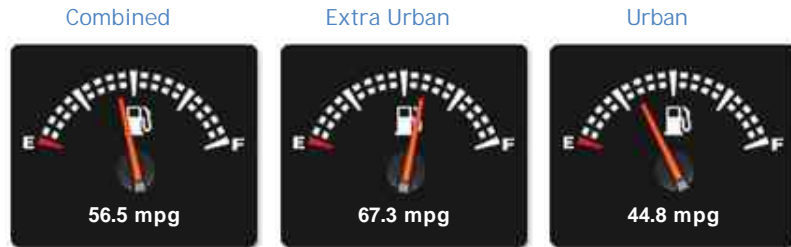

Fuel Economy

Running Costs