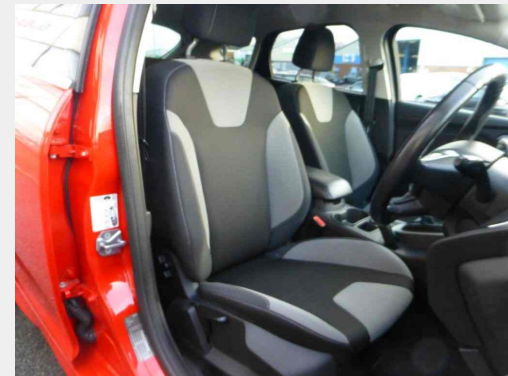

Ford Focus ZETEC S S/S + LOW MILES + FFSH + TWIN EXHAUST + 18" ALLOYS + STUNNING +++++