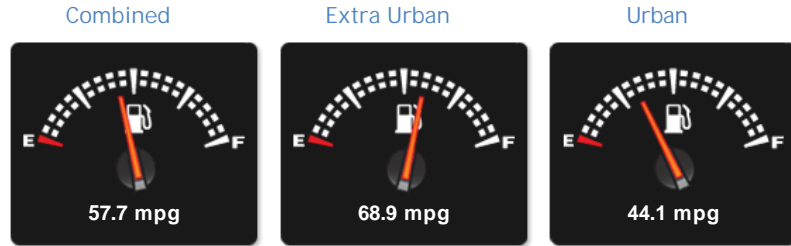

Fuel Economy

Running Costs