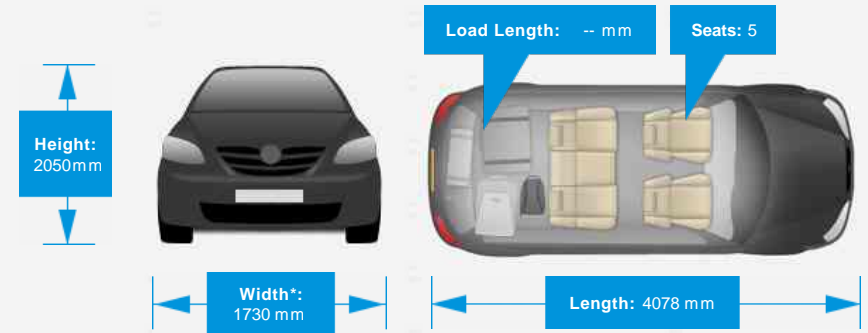

Weights & Measures