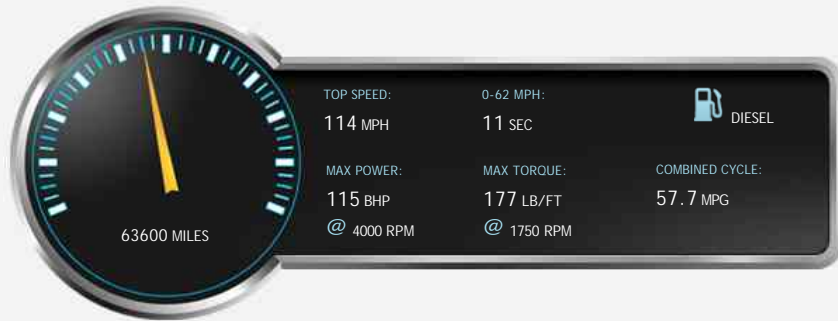

Citroen C3 1.6 HDi 16v Exclusive MPV Manual 6 Speed

£5,795

General Info

Engine:	1.6 Diesel Manual
Price:	£5,795
Body Type:	5 Dr MPV
Owners:	
Mileage:	63,600
Reg Date:	May 2013 (13)
Colour:	White

Vehicle Features

Not Specified

Vehicle Description

White with Part Leather Suede Effect Trim. SPECIFICATION INCLUDES : 1.6 hdi engine, six speed manual gearbox, alloy wheels, roof rails, parking sensors, glass panoramic roof with blind, LED style side lights, fog lights, switchable passenger airbag, power folding door mirrors, front centre armrest, bluetooth connectivity, CD audio, usb/auxiliary input, leather steering wheel, cruise control, computer, auto head lights, auto wipers, dual zone digital climate A/C, seat back tables, ESP traction control, isofix, cup holders. OTHER INFORMATION : hpi clear, 2 previous keepers, 12/19 mot, FSH, serviced at 20k, 35k, 44k, 52k and 63k miles, warranty options. Up to 68mpg economy and 120pa road tax band. An excellent compact multi purpose vehicle. PORTFIELD CAR SALES OFFER A WIDE RANGE OF FINANCE OPTIONS TO SUIT YOUR BUDGET AND TO FIT ALL CIRCUMSTANCES. APPLY TODAY AND LET US USE OUR 30 YEARS EXPERIENCE IN THE FINANCE INDUSTRY TO OBTAIN THE BEST DEAL FOR YOU SUBJECT TO STATUS. PART EXCHANGE WELCOME,

## Performance & Engine

**Engine:** 4 Cylinders  
In Line, 1560 Cc,  
Turbo Charged, SOHC