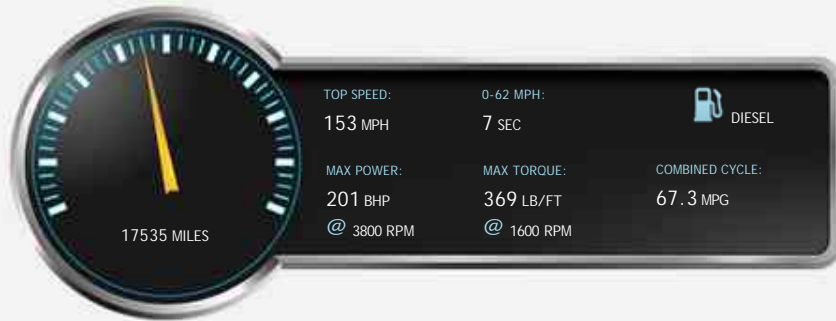

Mercedes 250 2.1C D SPORT SAT NAV BLUETOOTH FULL LEATHER HEATED SEATS

£21,980

General Info

Engine:	2.1 Diesel Automatic
Price:	£21,980
Body Type:	2 Dr Coupe
Owners:	
Mileage:	17,535
Reg Date:	June 2016 (16)
Colour:	POLAR WHITE

- 17 inch gloss grey/polished alloy wheels.
- Full black leather interior with contrasting grey stitching.
- Garmin Satellite Navigation.
- Heated front seats.
- Front and rear park distance control with rear view camera
- Multi-function steering wheel with paddle shift control.
- Cruise control.

Performance & Engine

Engine: 4 Cylinders
In Line, 2143 Cc,
Turbo Charged,
DOHC

Driven Wheels: Rear

Gears: 9

Weights & Measures

Doors: 2

*Including mirrors

Safety