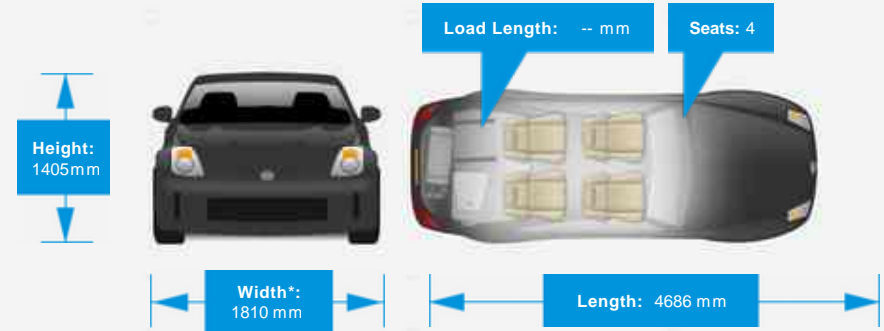

Performance & Engine

Engine: 4 Cylinders
In Line, 2143 Cc,
Turbo Charged,
DOHC

Driven Wheels: Rear

Gears: 9

Weights & Measures

Doors: 2

*Including mirrors

Safety