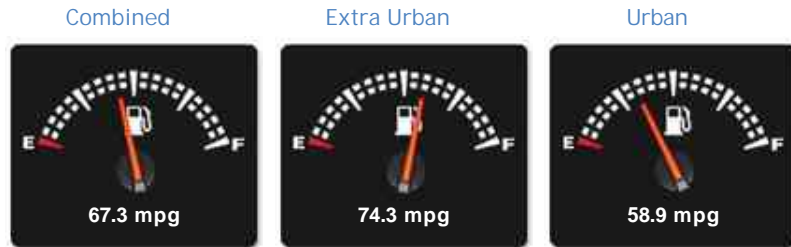

Fuel Economy

Running Costs