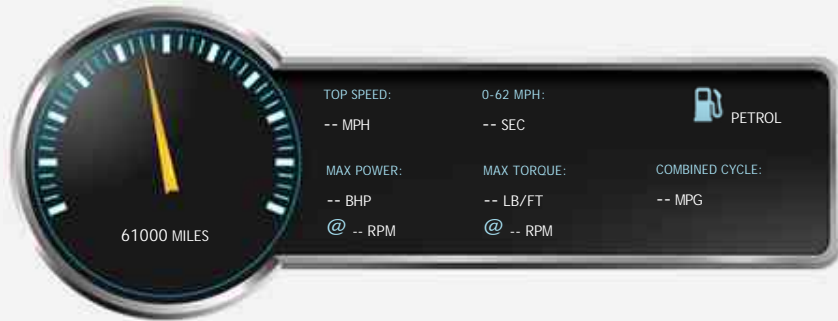

Performance & Engine