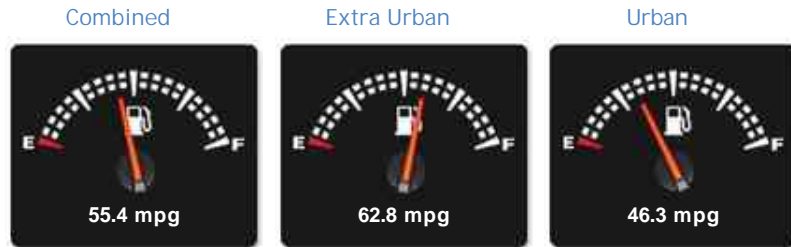

Fuel Economy

Running Costs