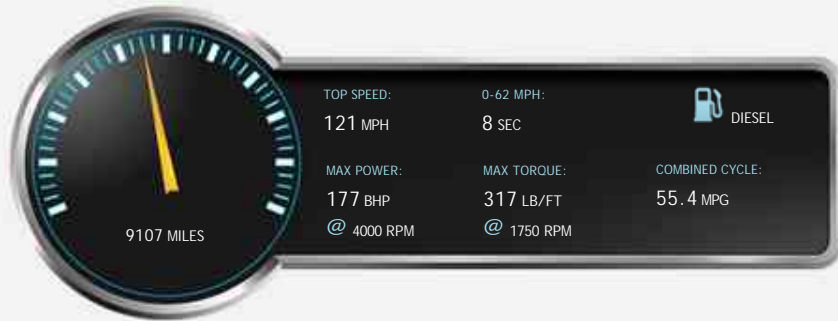

Performance & Engine