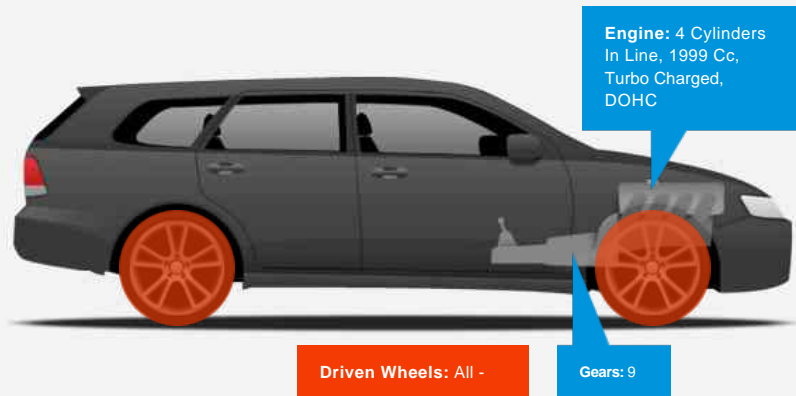

Performance & Engine