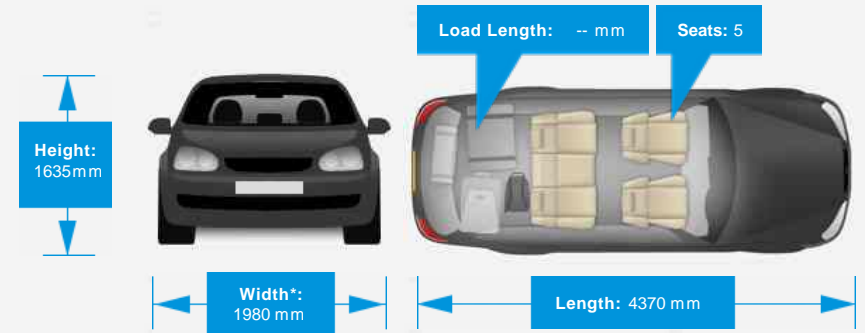

Weights & Measures