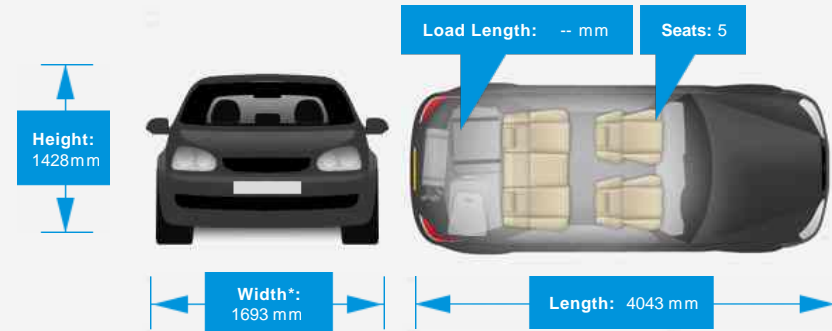

## Performance & Engine

Engine: 4 Cylinders  
In Line, 1197 Cc,  
Turbo Charged,  
DOHC

Driven Wheels: Front

Gears: 5

## Weights & Measures

Doors: 3

\*Including mirrors