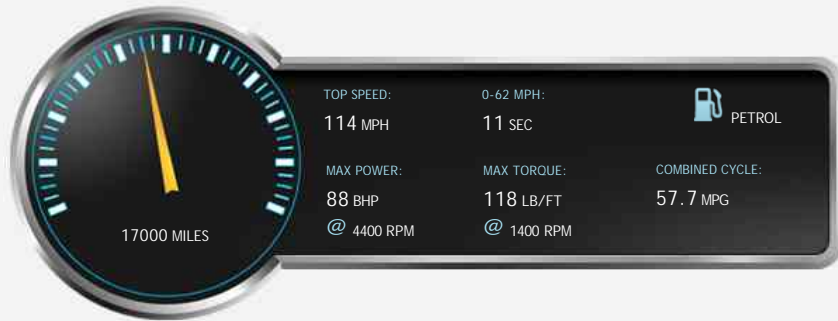

### General Info

Engine:	1.2 Petrol Manual
Price:	£8,000
Body Type:	3 Dr Hatchback
Owners:	1
Mileage:	17,000
Reg Date:	February 2016 (65)
Colour:	black

## Performance & Engine

Engine: 4 Cylinders  
In Line, 1197 Cc,  
Turbo Charged,  
DOHC

Driven Wheels: Front

Gears: 5