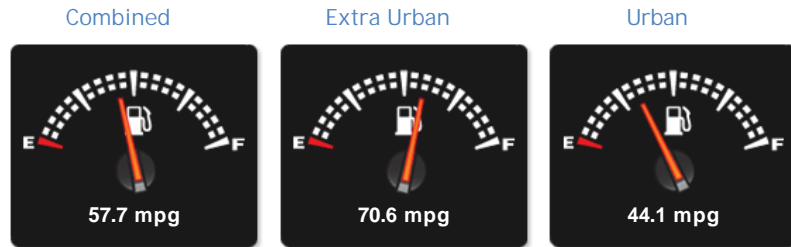

Fuel Economy

Running Costs