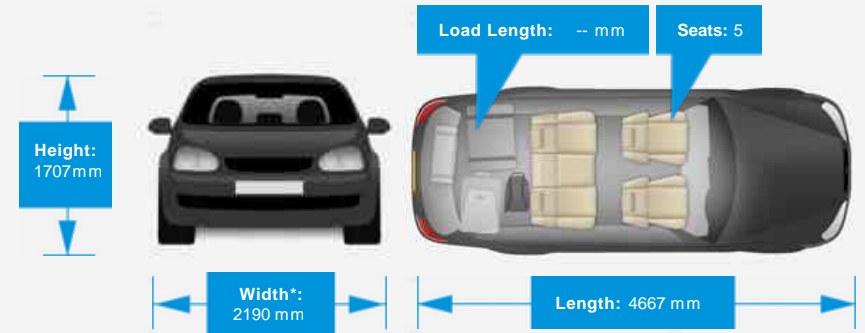

Weights & Measures