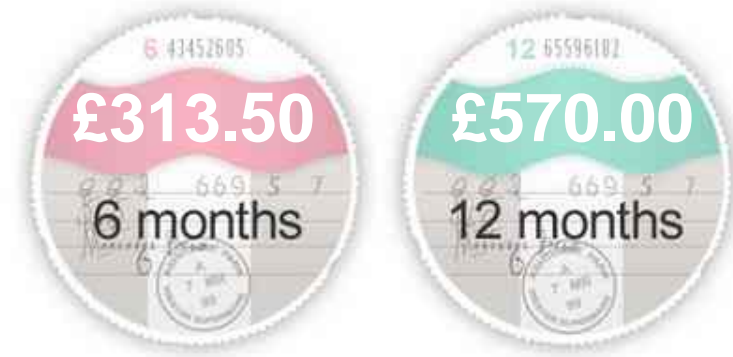

Insurance & Security

Road Tax

Insurance Group
(1-50)

Security
(Thatcham Approved)

Alarm

Immobiliser