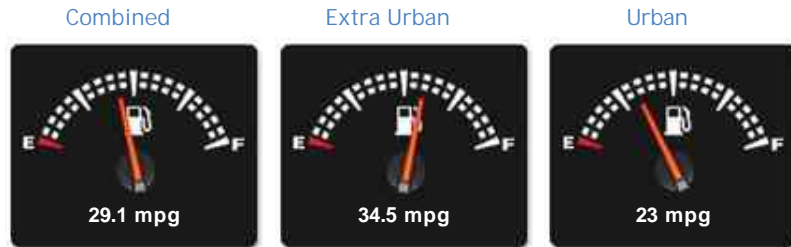

BMW X5 D

£2,999

AA

You're In
 Safe Hands

This dealer has signed
 our Dealer Promise

General Info

Engine:	3.0 Diesel Automatic
Price:	£2,999
Body Type:	5 Dr Estate
Owners:	4
Mileage:	98,746
Reg Date:	June 2003 (03)
Colour:	

Performance & Engine

Weights & Measures

*Including mirrors

Safety

NCAP Adult Rating: No Data
NCAP Child Rating: No Data
NCAP Pedestrian Rating: No Data
NCAP Safety Assist: No Data
NCAP Overall Rating: No Data

Fuel Economy

Running Costs

CO₂ emission figure (g/km)

VED band and CO₂

Insurance & Security

Road Tax

Insurance Group
(1-50)

Security
(Thatcham Approved)