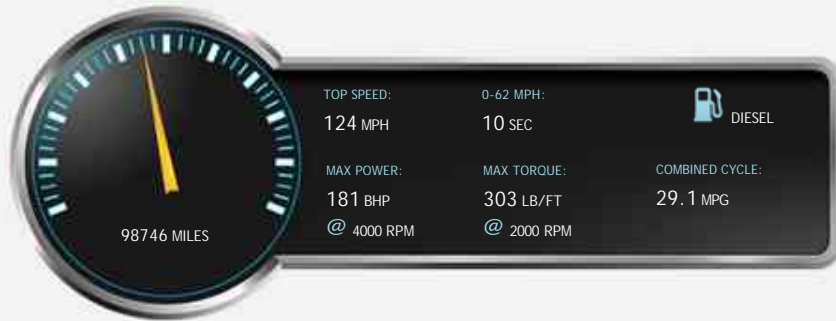

Performance & Engine