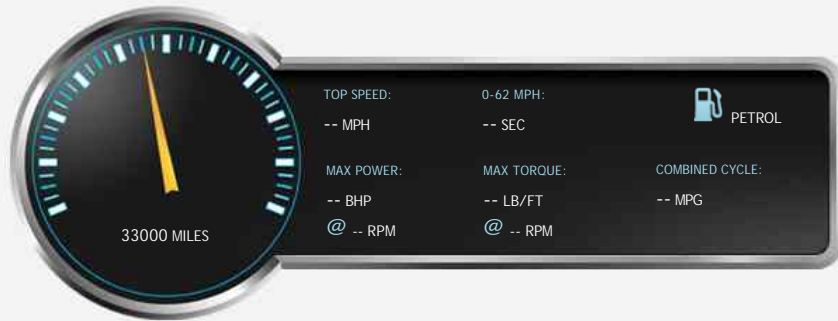

Performance & Engine