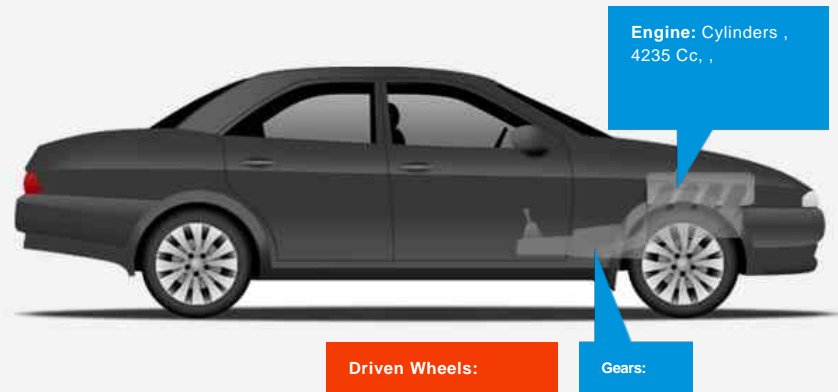

Performance & Engine