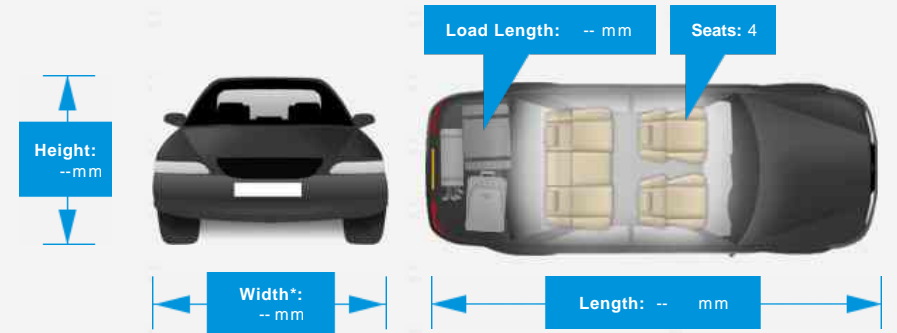

Weights & Measures