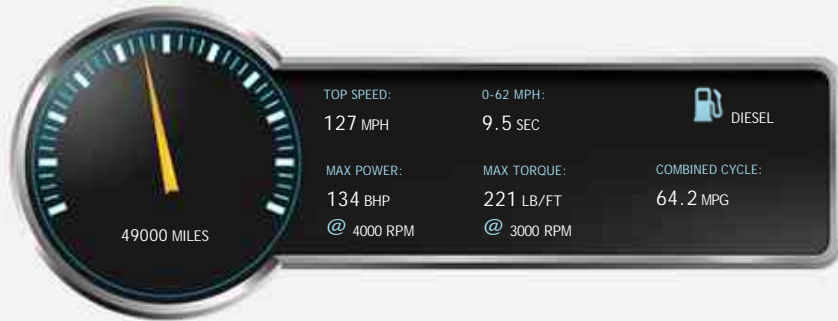

Performance & Engine