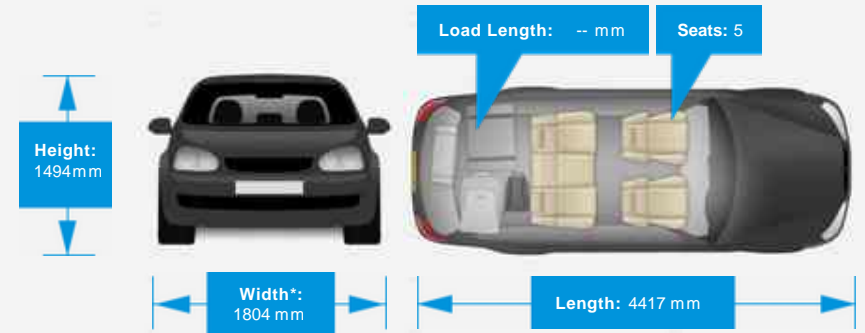

Weights & Measures