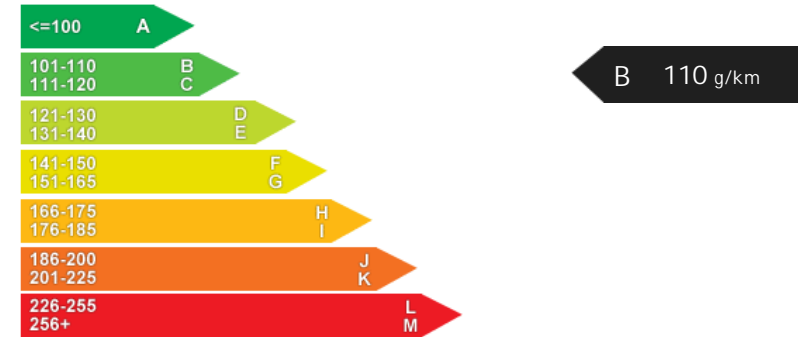

Performance & Engine

Weights & Measures

*Including mirrors

Safety

NCAP Adult Rating: No Data

NCAP Child Rating: No Data

NCAP Pedestrian Rating: No Data

NCAP Safety Assist: No Data

NCAP Overall Rating: No Data

Fuel Economy

Running Costs

CO₂ emission figure (g/km)

VED band and CO₂

Insurance & Security

Road Tax

Insurance Group
(1-50)