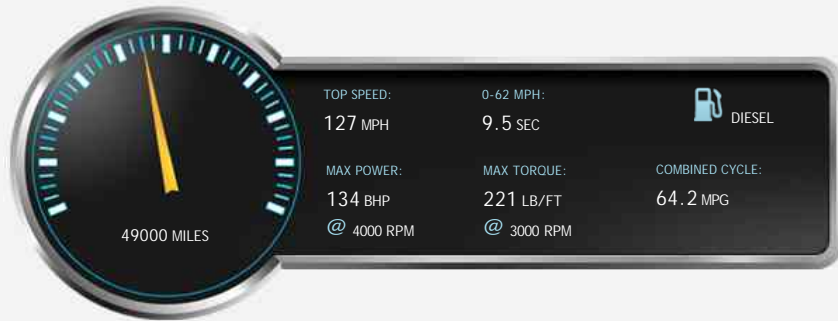

Performance & Engine