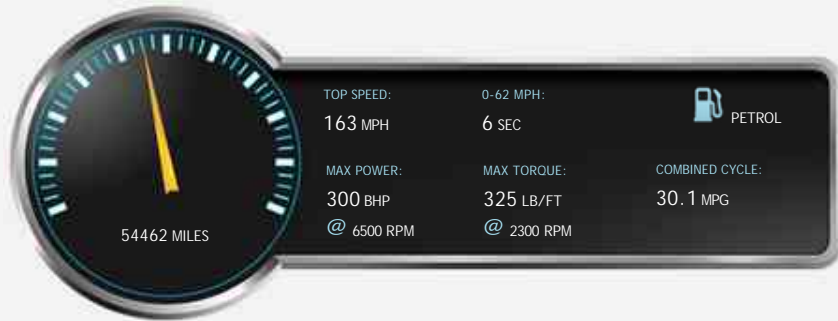

## Performance & Engine

Engine: 5 Cylinders  
In Line, 2522 Cc,  
Turbo Charged,  
DOHC

Driven Wheels: Front

Gears: 6