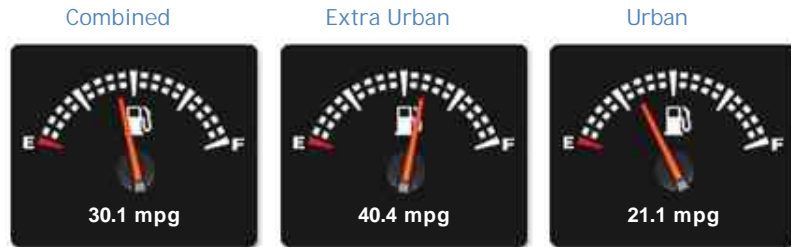

Fuel Economy

Running Costs