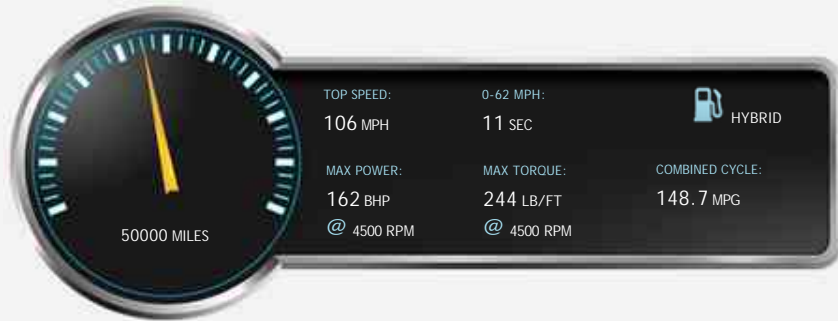

Performance & Engine