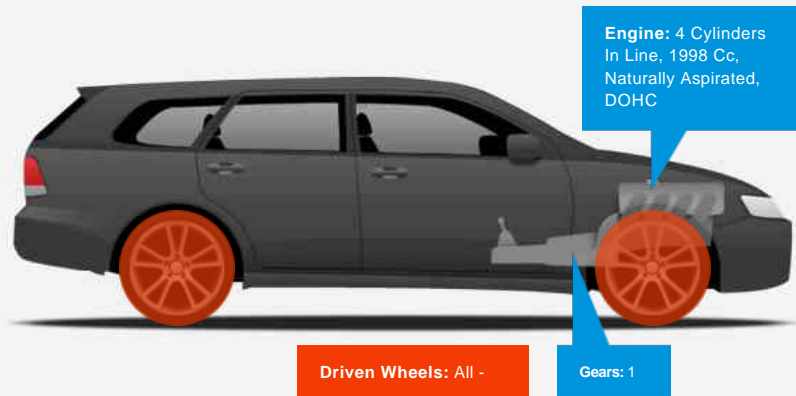

Performance & Engine