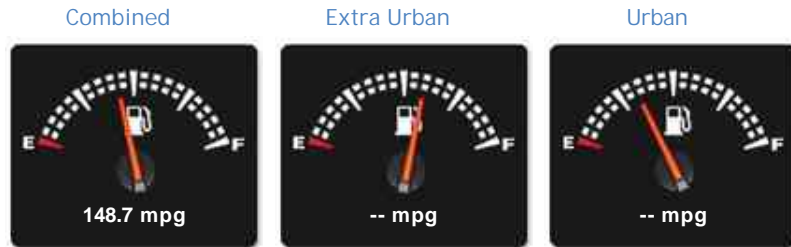

Mitsubishi Outlander PHEV GX 4H

£14,995

General Info

Engine:	2.0 Hybrid Semi-Automatic
Price:	£14,995
Body Type:	5 Dr Estate
Owners:	2
Mileage:	50,000
Reg Date:	October 2014 (64)
Colour:	Black

Vehicle Features

Performance & Engine

Weights & Measures

*Including mirrors

Safety

NCAP Adult Rating:	★★★★★
NCAP Child Rating:	★★★★★
NCAP Pedestrian Rating:	★★★★★
NCAP Safety Assist:	No Data
NCAP Overall Rating:	★★★★★

Fuel Economy

Running Costs

CO₂ emission figure (g/km)

VED band and CO₂

No Data

Insurance & Security

Road Tax

Insurance Group
(1-50)

Security
(Thatcham Approved)