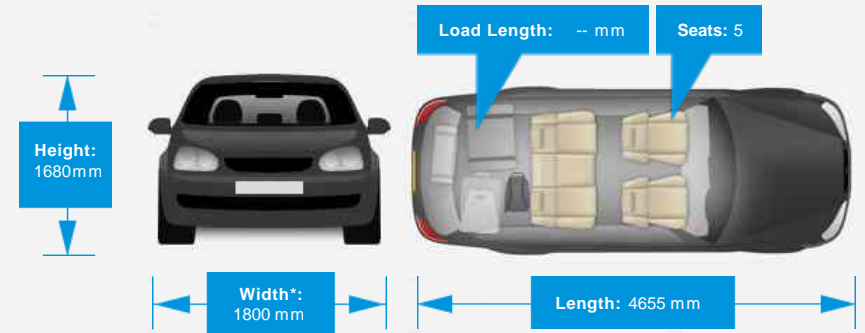

Weights & Measures