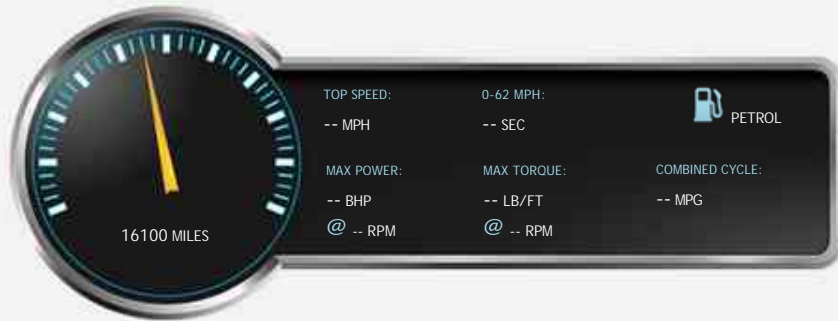

Performance & Engine