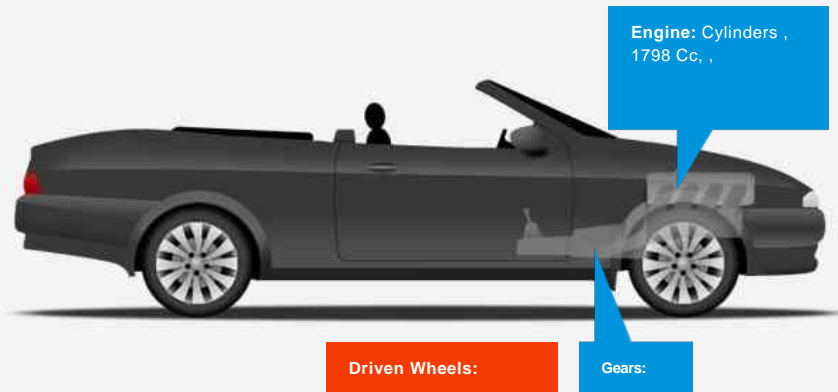

Performance & Engine