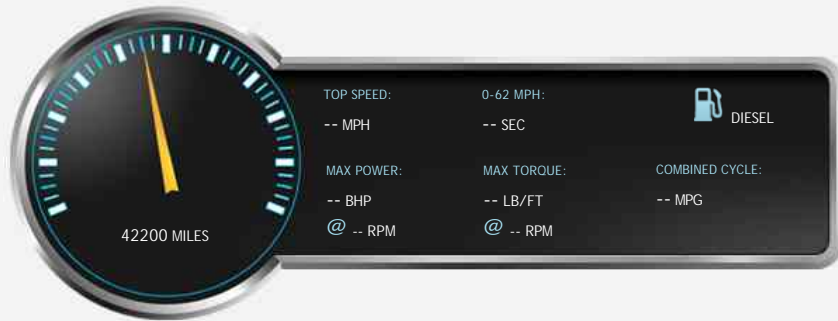

Performance & Engine