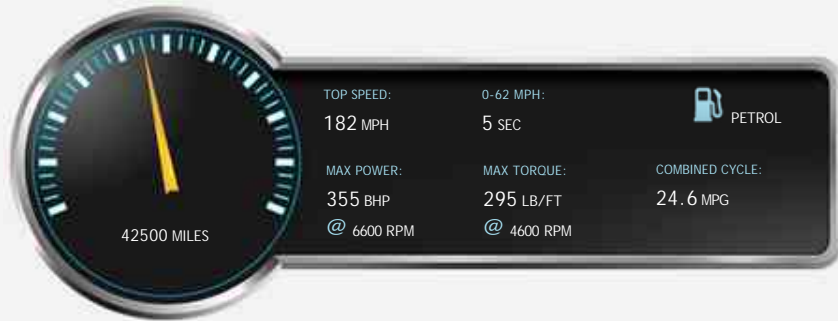

Porsche 911 CARRERA 2S

£31,995

General Info

Engine:	3.8 Petrol Manual
Price:	£31,995
Body Type:	2 Dr Coupe
Owners:	4
Mileage:	42,500
Reg Date:	April 2006 (06)
Colour:	Arctic

Vehicle Features

Not Specified

Vehicle Description

Metallic Arctic Silver, Porsche 911 C2S with Factory GT3 Aero Body Kit. This Extremely Well Looked After Example Is Finished In Arctic Silver Metallic with Two Tone Metropole Blue Over Grey Leather Upholstery. The Specification Consists Of Porsche PCM Satellite Navigation System, Porsche PASM Active Suspension Management, Sports Seats with Grey Hard Seat Backs, Radio CD System with Bose Sound Upgrade, CD Storage, Extended Leather Dash Board, Sports Steering Wheel, Rear Park Sensors, Alcantara Head Lining, On Board Computer, Climate Control, Cruise Control, Xenon Headlights, Driver and Passenger Airbags, Side Airbags, Electric Windows and Door Mirrors, Rear Wiper, GT3 Aero Body Kit, 19" Carrera S Alloy Wheels Fitted With Matching Pirelli P Zero Tyres and Gold Crested Centre Caps, This Car Is In Outstanding Condition Inside and Out.

Opening Hours: Mon - Sun These Hours will not show

Performance & Engine

Engine: 6 Cylinders , 3824 Cc, Naturally Aspirated, DOHC

Driven Wheels: Rear

Gears: 6

Weights & Measures

Doors: 2

*Including mirrors