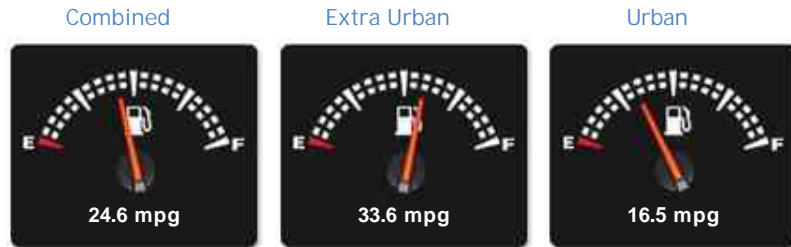

Fuel Economy

Running Costs