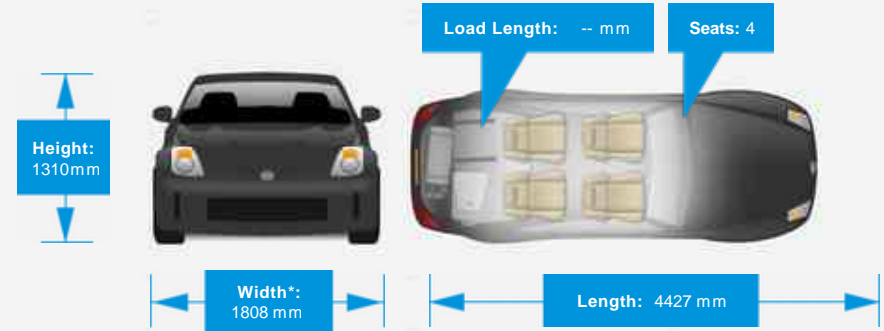

Opening Hours: Mon - Sun These Hours will not show

Performance & Engine

Engine: 6 Cylinders , 3824 Cc, Naturally Aspirated, DOHC

Driven Wheels: Rear

Gears: 6

Weights & Measures

Doors: 2

*Including mirrors