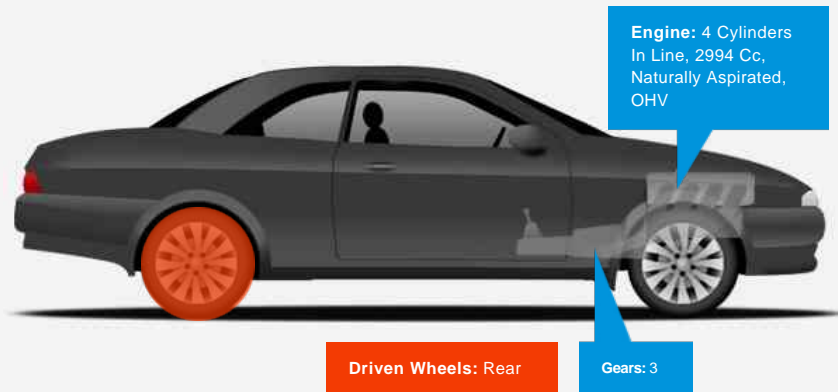

Performance & Engine