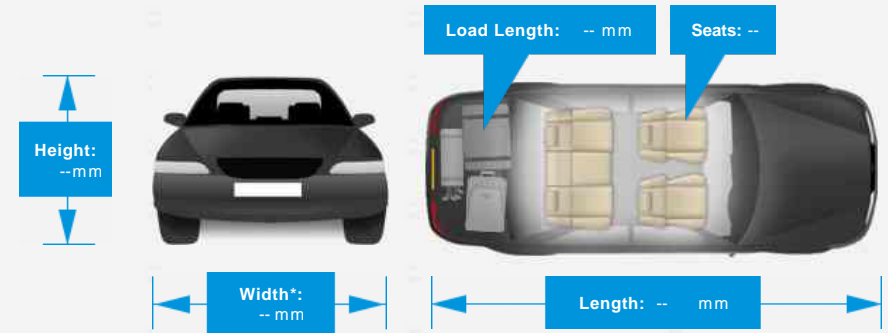

Weights & Measures