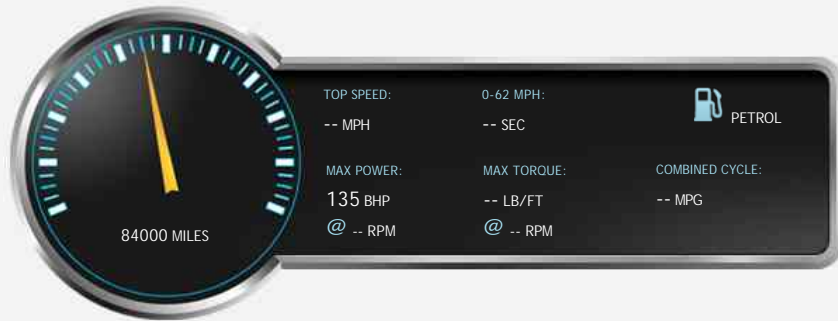

Performance & Engine