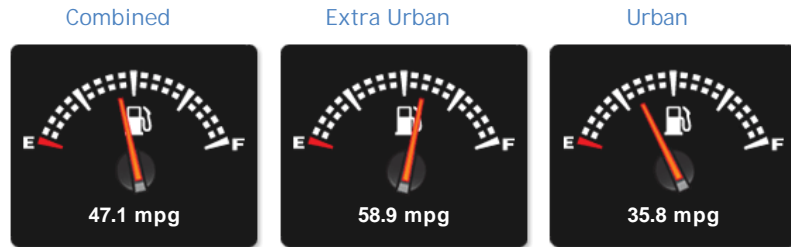

Fuel Economy

Running Costs