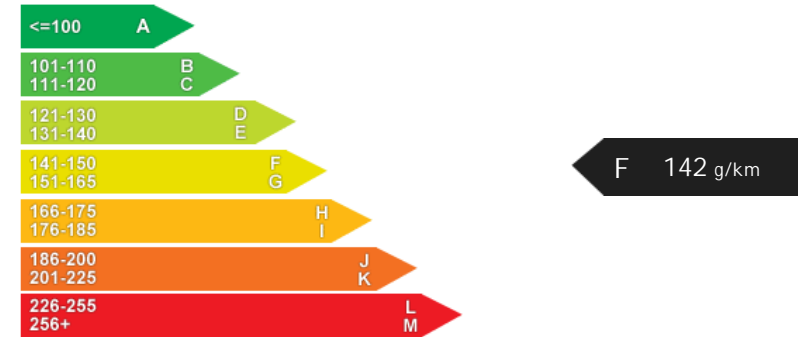

CO₂ emission figure (g/km)

VED band and CO₂