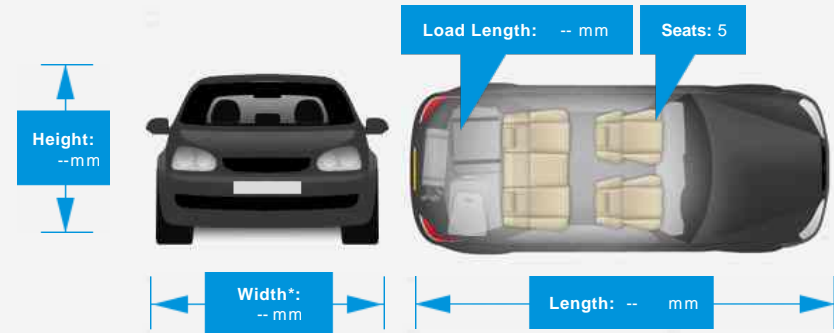

Engine: 3 Cylinders
In Line, 1198 Cc,
Naturally Aspirated,
DOHC

Driven Wheels: Front

Gears: 5

Weights & Measures

Doors: 3

*Including mirrors

Safety

NCAP Adult Rating: No Data
NCAP Child Rating: No Data
NCAP Pedestrian Rating: No Data
NCAP Safety Assist: No Data
NCAP Overall Rating: No Data