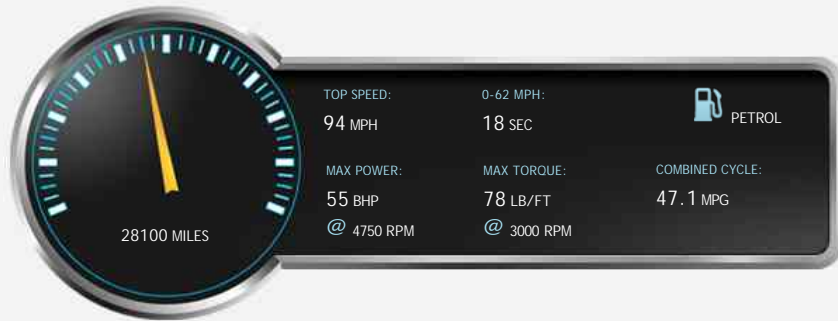

VW Polo E (55BHP)

Reserved

General Info

| | |
|------------|---------------------|
| Engine: | 1.2 Petrol Manual |
| Price: | Reserved |
| Body Type: | 3 Dr Hatchback |
| Owners: | 4 |
| Mileage: | 28,100 |
| Reg Date: | September 2002 (52) |
| Colour: | |

Engine: 3 Cylinders
In Line, 1198 Cc,
Naturally Aspirated,
DOHC

Driven Wheels: Front

Gears: 5

Weights & Measures

Doors: 3

*Including mirrors

Safety

NCAP Adult Rating: No Data
NCAP Child Rating: No Data
NCAP Pedestrian Rating: No Data
NCAP Safety Assist: No Data
NCAP Overall Rating: No Data