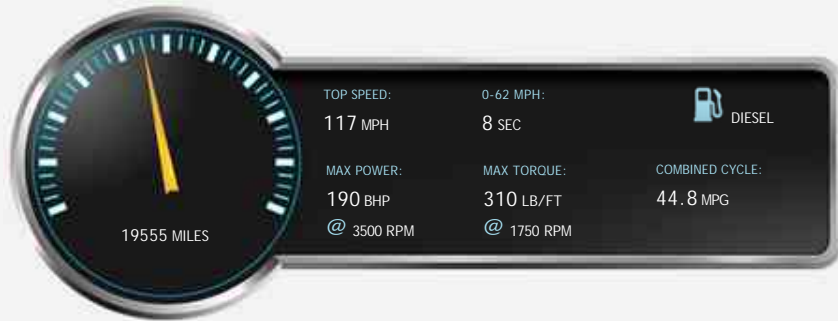

Performance & Engine