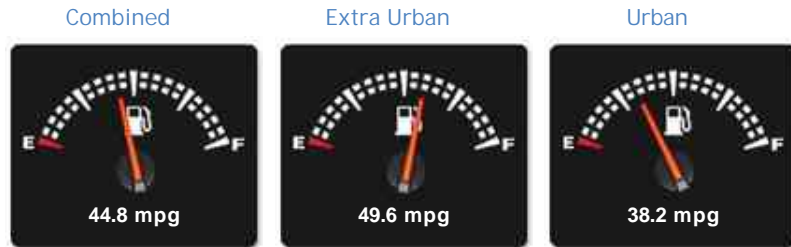

Fuel Economy

Running Costs