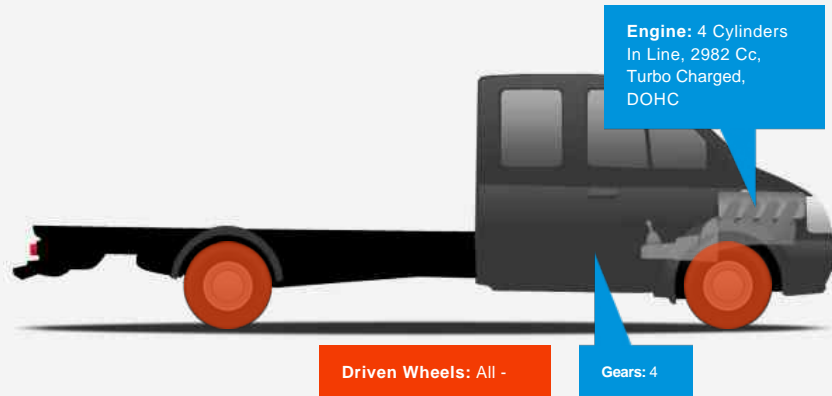

Performance & Engine