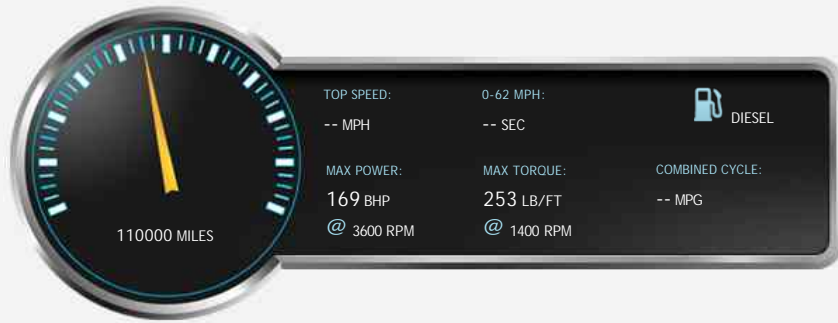

Performance & Engine