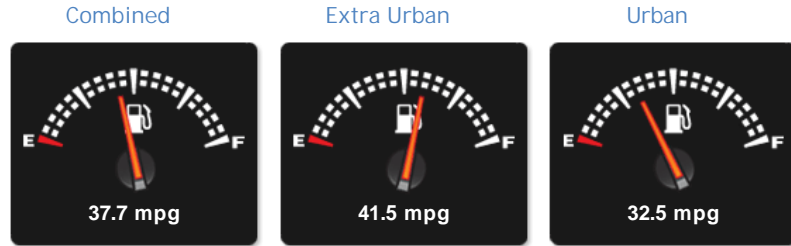

Fuel Economy

Running Costs