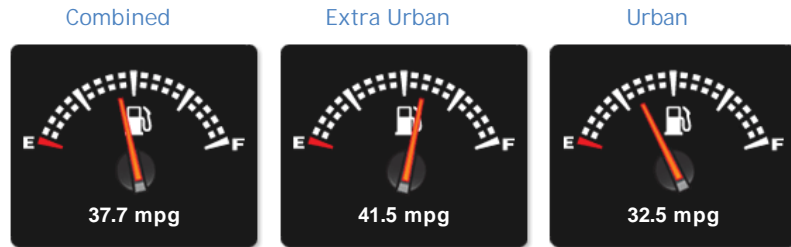

Fuel Economy

Running Costs