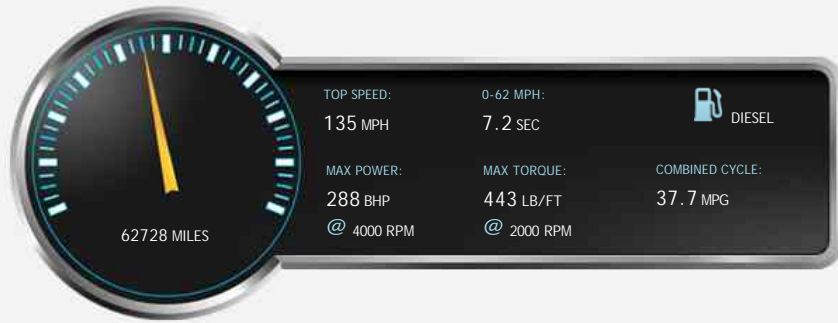

Performance & Engine