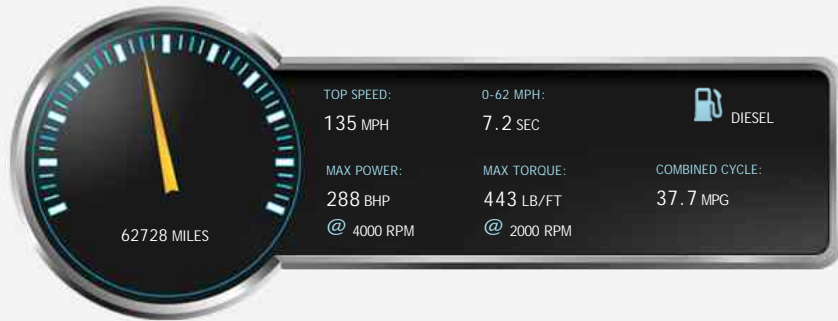

Performance & Engine