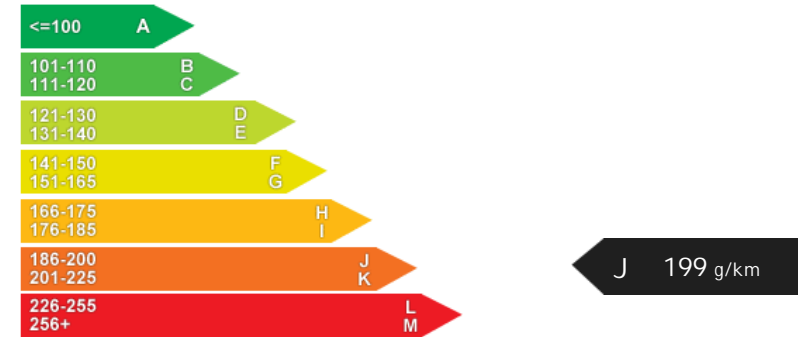

NCAP Adult Rating: No Data
NCAP Child Rating: No Data
NCAP Pedestrian Rating: No Data
NCAP Safety Assist: No Data
NCAP Overall Rating: No Data

Fuel Economy

Running Costs

CO₂ emission figure (g/km)

VED band and CO₂