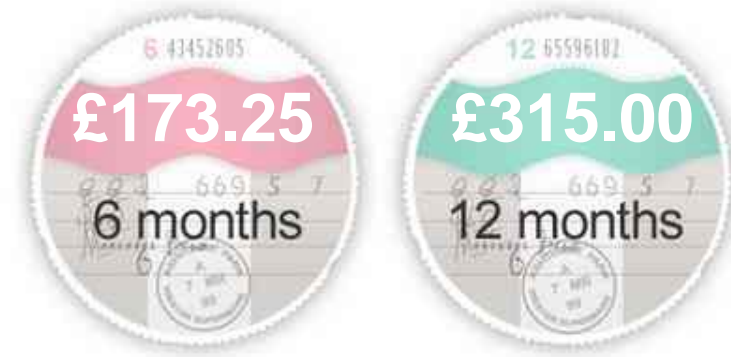

Rogers of Bedford Ltd
Castle Mill, Goldington Road, Bedford, MK41 0HY
Tel: 01234 348469 - Fax: 01234 272659

Land Rover Discovery SDV6 SE TECH

£34,495

General Info

Engine:	3.0 Diesel Automatic
Price:	£34,495
Body Type:	5 Dr Estate
Owners:	1
Mileage:	23,345
Reg Date:	March 2016 (16)
Colour:	LOIRE BLUE

Insurance & Security

Road Tax

Insurance Group
(1-50)

Alarm

Immobiliser

Security
(Thatcham Approved)

Euro Status