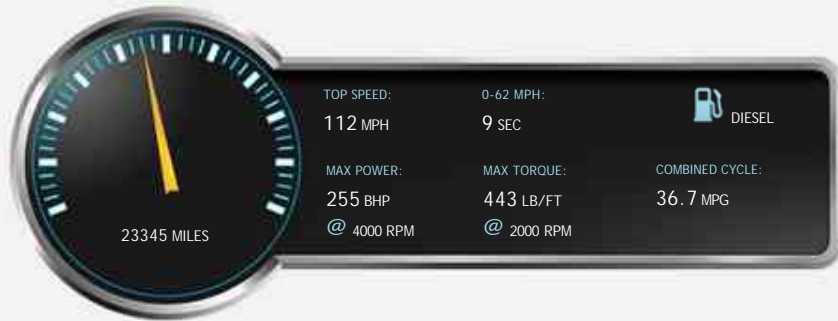

Performance & Engine