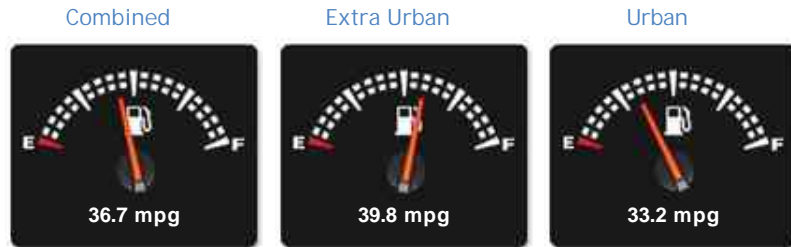

Fuel Economy

Running Costs