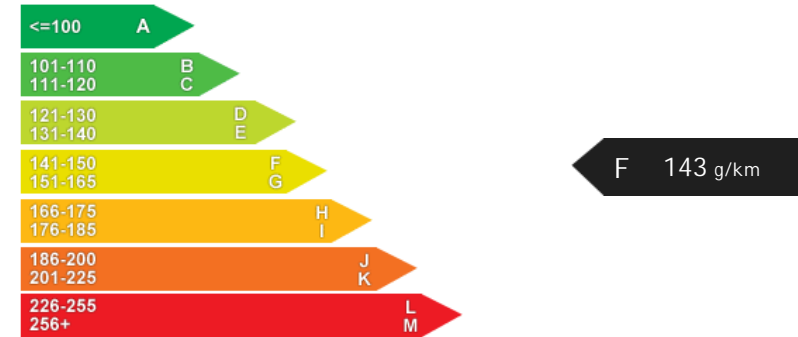

CO₂ emission figure (g/km)

VED band and CO₂