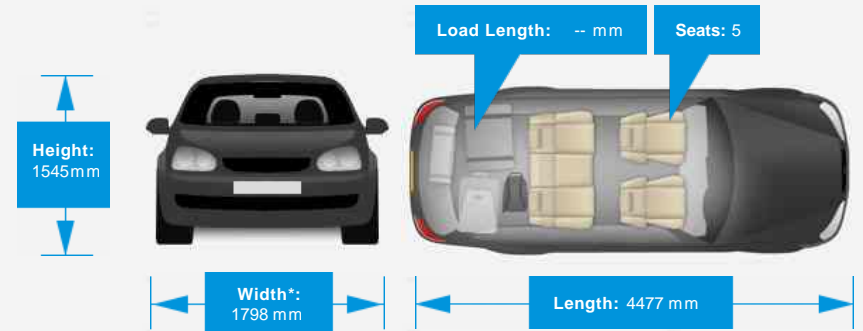

Driven Wheels: All -

Permanent

Gears: 8

Weights & Measures

Doors: 5

*Including mirrors

Safety

NCAP Adult Rating: No Data
NCAP Child Rating: No Data
NCAP Pedestrian Rating: No Data
NCAP Safety Assist: No Data
NCAP Overall Rating: No Data