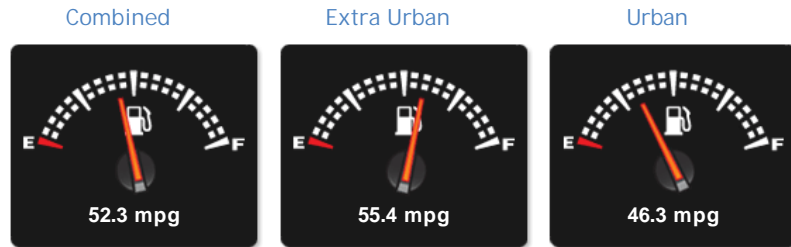

Fuel Economy

Running Costs