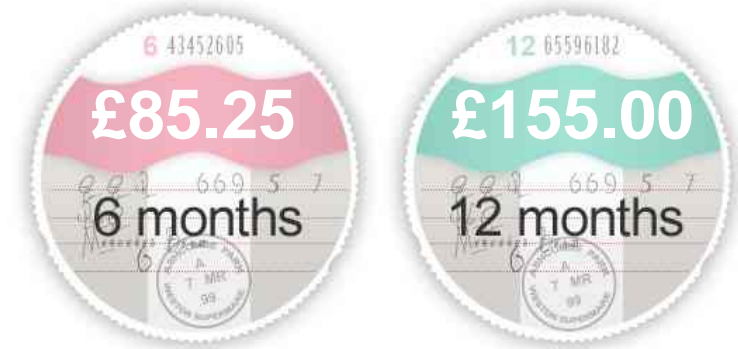

Insurance & Security

Road Tax

Insurance Group
(1-20)

Security

Immobiliser