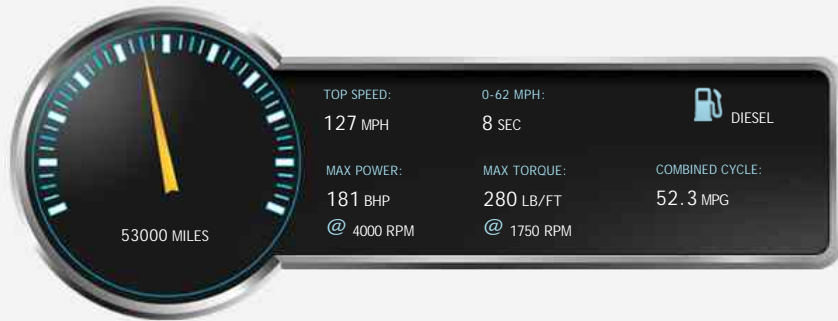

Performance & Engine