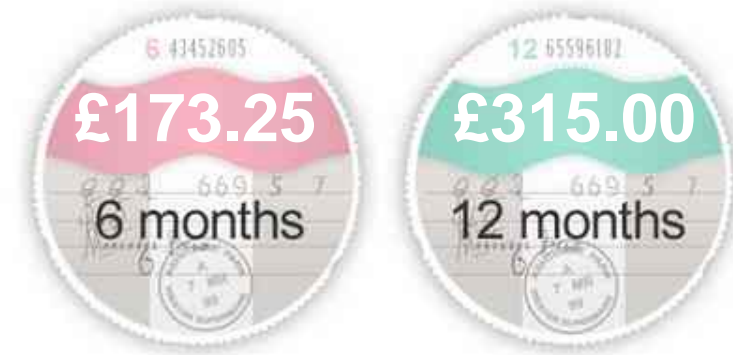

Insurance & Security

Road Tax

Insurance Group
(1-20)

Security

Immobiliser