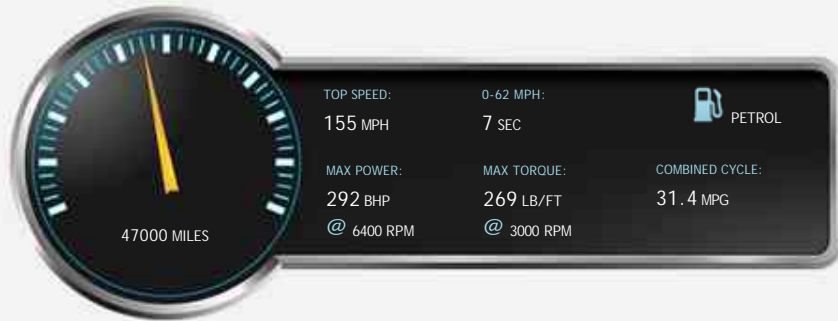

Performance & Engine