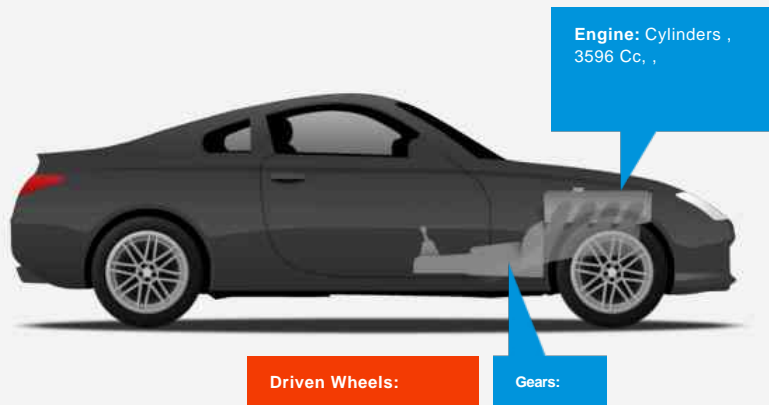

Performance & Engine