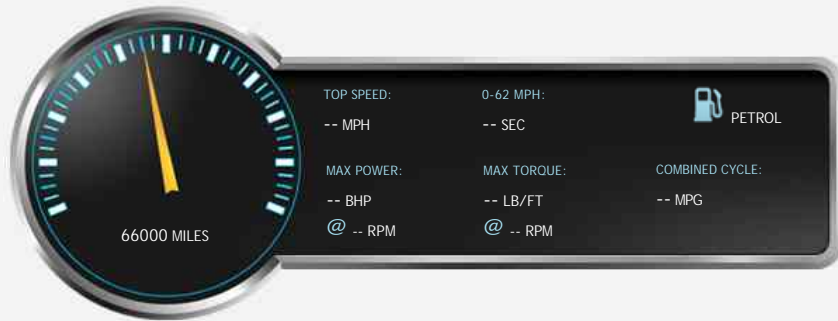

Performance & Engine