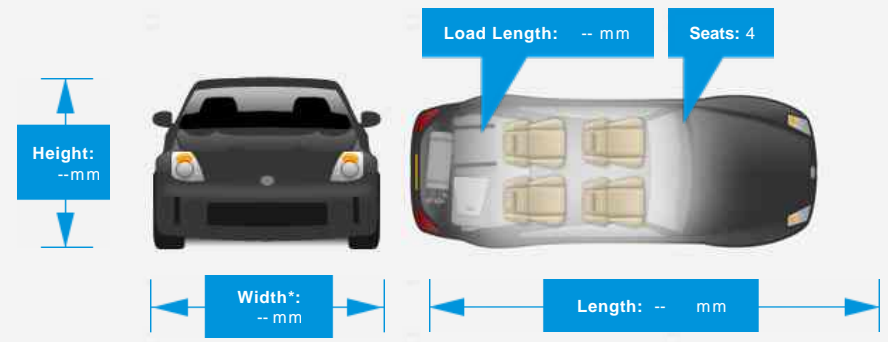

Weights & Measures