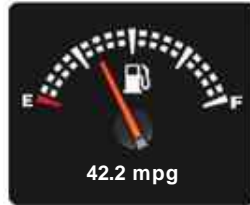

VW Transporter T6 t5 TDI 150PS DSG AURORA EDITION CAMPERVAN 4 BERTH

£54,990

General Info

Engine:	2.0 Diesel Automatic
Price:	£54,990
Body Type:	4 Dr B Class Mhome
Owners:	1
Mileage:	6,000
Reg Date:	October 2018 (68)
Colour:	INDIUM GREY

Performance & Engine

Technical Data
Wheels:
Engines
In-Line,
1968 Cc,
Turbo
Charged,
DOHC

Weights & Measures

Vehicle Dimensions
Weight

Vehicle Dimensions

Load Length: -- mm

Seats: --

Vehicle Length

Length: 5304 mm

*Including mirrors

Safety

NCAP Adult Rating: No Data
NCAP Child Rating: No Data
NCAP Pedestrian Rating: No Data
NCAP Safety Assist: No Data
NCAP Overall Rating: No Data

Fuel Economy

Running Costs

CO₂ emission figure (g/km)

VED band and CO₂

Combined

Extra Urban

Urban

No Data

Insurance & Security

Insurance Group