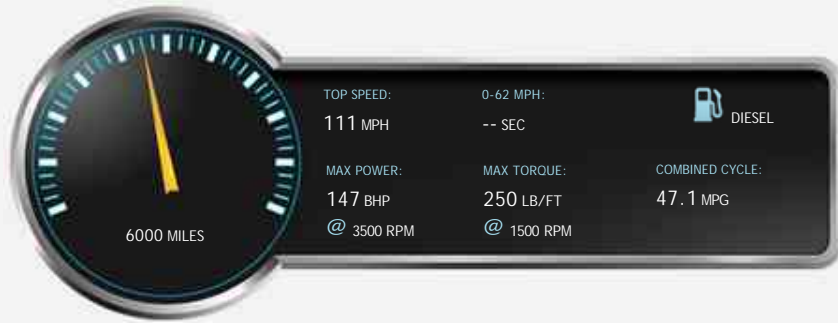

VW Transporter T6 t5 TDI 150PS DSG AURORA EDITION CAMPERVAN 4 BERTH

£54,990

General Info

Engine:	2.0 Diesel Automatic
Price:	£54,990
Body Type:	4 Dr B Class Mhome
Owners:	1
Mileage:	6,000
Reg Date:	October 2018 (68)
Colour:	INDIUM GREY

Vehicle Features

Not Specified

Vehicle Description

""BUILD No. 202""INTRODUCING OUR ALL NEW LIMITED BUILD NO. ""AURORA EXCLUSIVE EDITION"" VW T6 SWB 150PS DSG AUTO INDIUM GREY HIGHLINE 4 BERTH CAMPERVAN WITH REIMO ELEVATING POPTOP ROOF,OUR UPGRADED RIB LOWER SEAT BED SYSTEM,UPGRADED FLOWFORM ALLOYS FINISHED IN GRIGIO GRESHIO GREY,SPORTLINE FRONT LED RUNNING LIGHTS,AURORA EXCLUSIVE GELCOAT WING PLAQUES AND TAILGATE PLAQUE,EXCLUSIVE EDITION CARPET SET,EXTENDED INTERIOR LED LIGHTING PACK AND NIGHT HEATER++AIRCON AND TAILGATE SPEC VAN WITH FACTORY HEATED SEATS AND DISCOVER NAVIGATION+OUR AURORA EXCLUSIVE RANGE IS OUR LIMITED NUMBER HIGHEST SPEC RANGE OF VW CAMPERVANS SO FAR,SUPPLIED AS STANDARD WITH ALL THE SPEC FROM OUR AURORA EDITION PLUS NOW WE OFFER THIS EDITION WITH REIMO ELEVATING POPTOP ROOF,UPGRADED BED SYSTEM,SPORTLINE LED FRONT RUNNING LIGHTS,UPGRADED ITALIAN FONDMETAL ALLOYS,EXCLUSIVE EXTERIOR AND INTERIOR BRANDING PACKAGE AND

Performance & Engine

Technical Data
Wheels:
Engines
In-Line,
1968 Cc,
Turbo
Charged,
DOHC

Weights & Measures

Vehicle Dimensions
Weight

Vehicle Dimensions

Load Length: -- mm

Seats: --

Vehicle Length