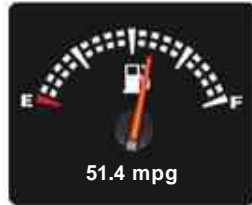

Fuel Economy

Running Costs

CO₂ emission figure (g/km)

VED band and CO₂

Combined

Extra Urban

Urban