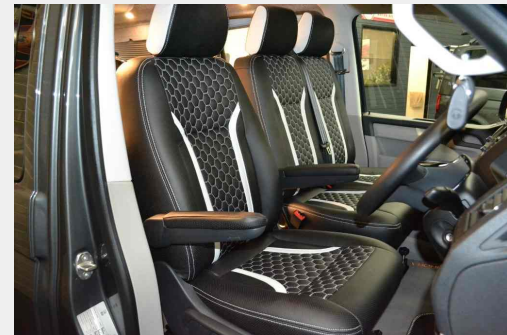

VW Transporter T6 t5 TDI 150PS DSG AURORA EDITION CAMPERVAN 4 BERTH

£54,990