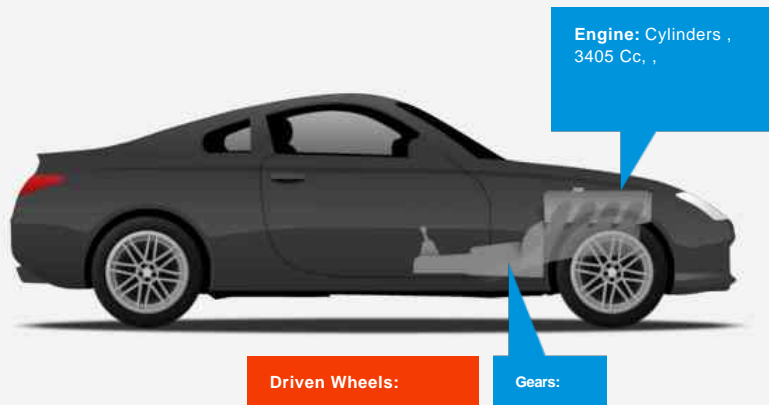

Performance & Engine