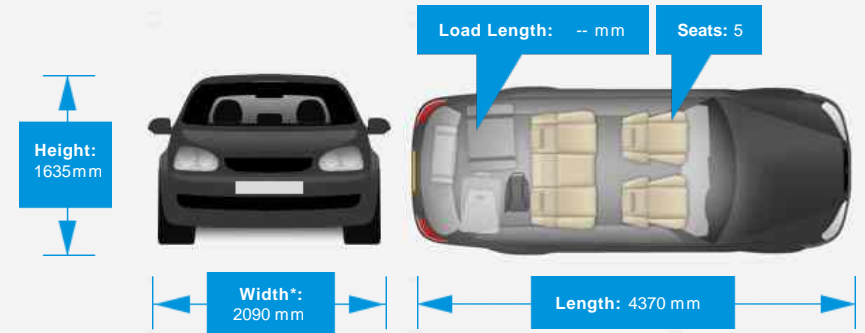

Weights & Measures