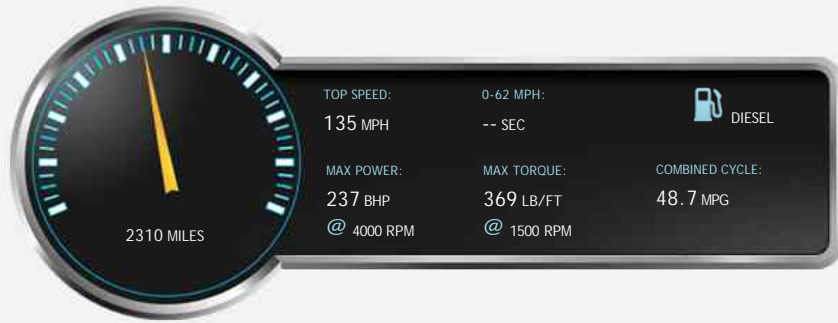

Performance & Engine