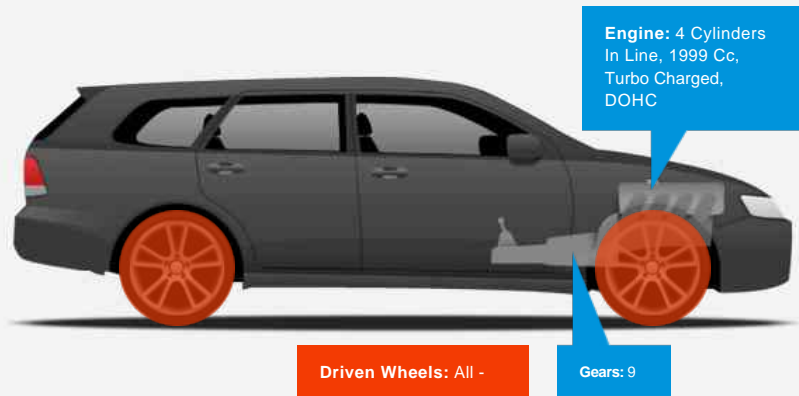

Performance & Engine