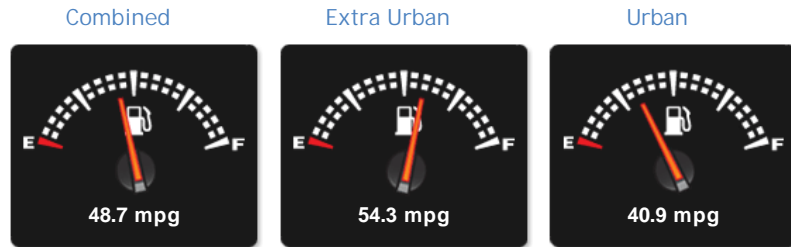

Fuel Economy

Running Costs