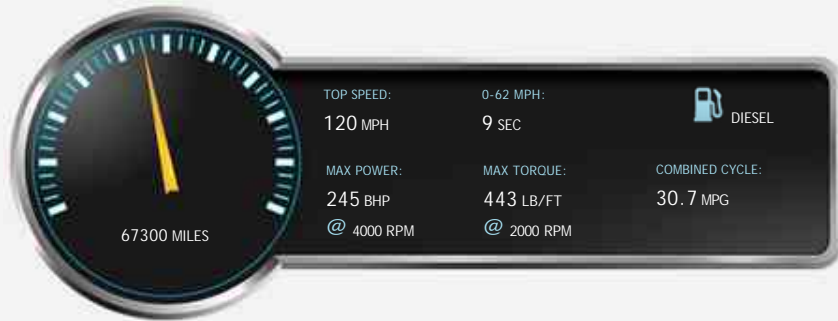

Land Rover Range Rover Sport Overfinch 3.0 TDV6 HSE Auto 5 door

Reserved

General Info

Engine:	3.0 Diesel Automatic
Price:	Reserved
Body Type:	5 Dr Estate
Owners:	3
Mileage:	67,300
Reg Date:	April 2010 (10)
Colour:	Izmir Blue

Performance & Engine

Driven Wheels: All -

Permanent

Gears: 6

Weights & Measures

Doors: 5

*Including mirrors

Safety