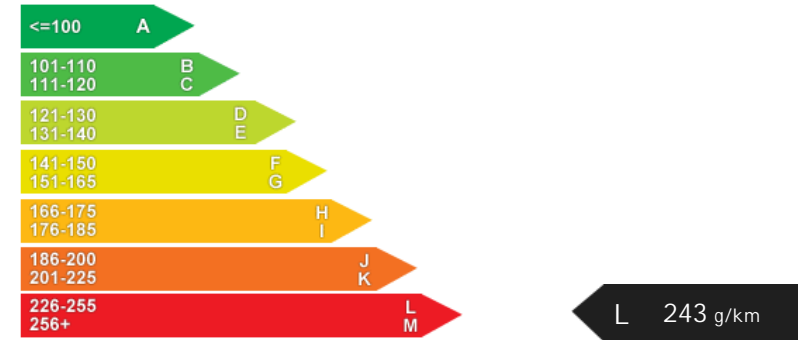

NCAP Adult Rating: No Data
NCAP Child Rating: No Data
NCAP Pedestrian Rating: No Data
NCAP Safety Assist: No Data
NCAP Overall Rating: No Data

Fuel Economy

Running Costs

CO₂ emission figure (g/km)

VED band and CO₂