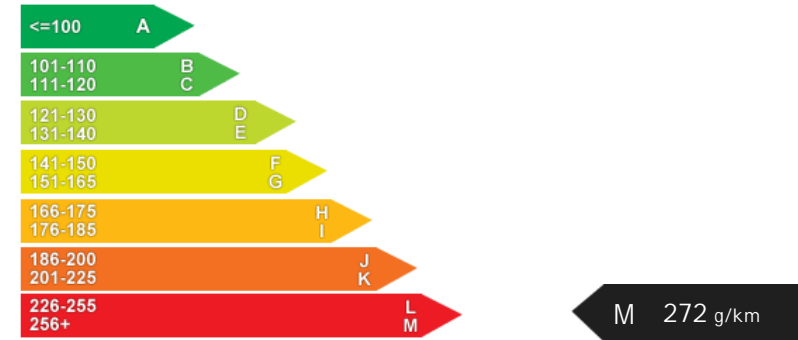

CO₂ emission figure (g/km)

VED band and CO₂