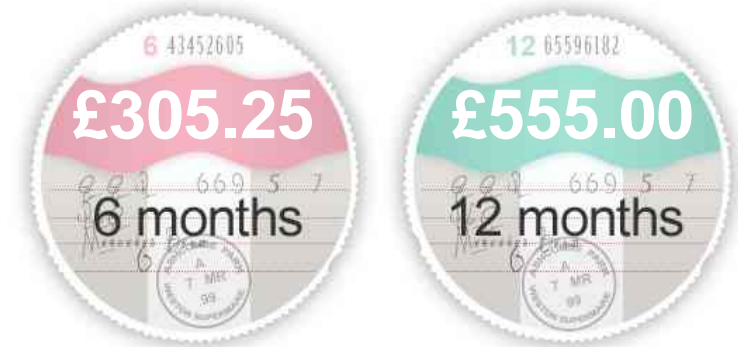

### General Info

Engine:	5.5 Petrol Automatic
Price:	£24,995
Body Type:	2 Dr Convertible
Owners:	4
Mileage:	33,608
Reg Date:	September 2011 (61)
Colour:	Tenorite Grey Metallic

## Insurance & Security

Road Tax

Insurance Group  
(1-50)

Alarm

Immobiliser

Security  
(Thatcham Approved)

Euro Status