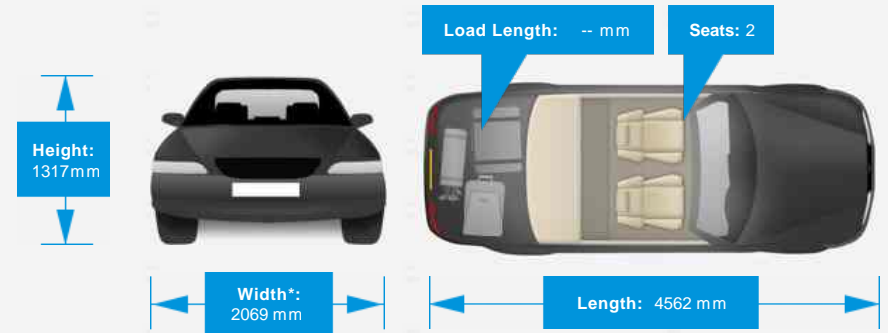

Weights & Measures