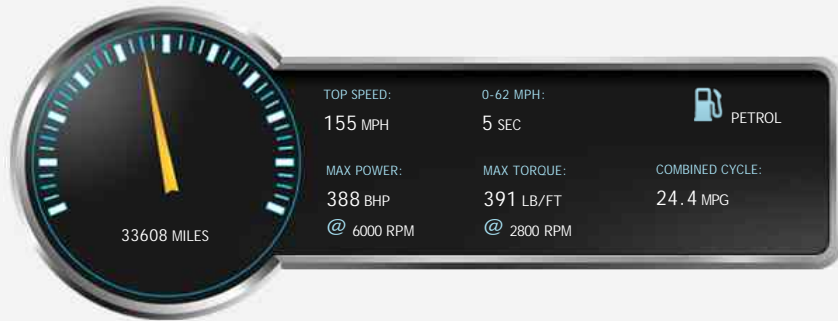

Performance & Engine