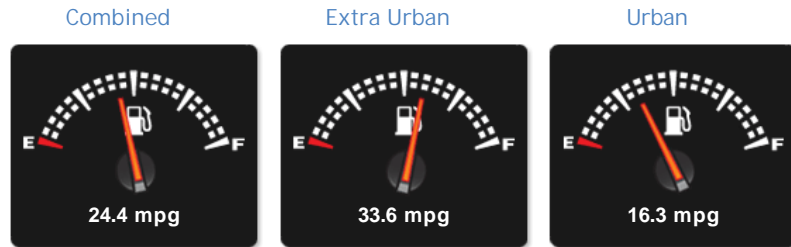

Fuel Economy

Running Costs