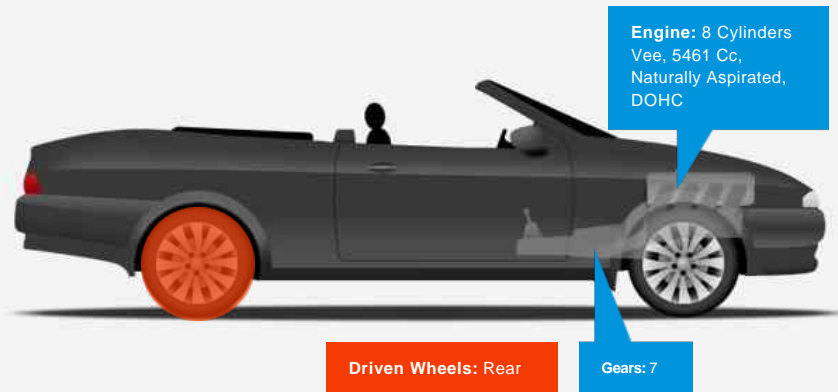

Performance & Engine