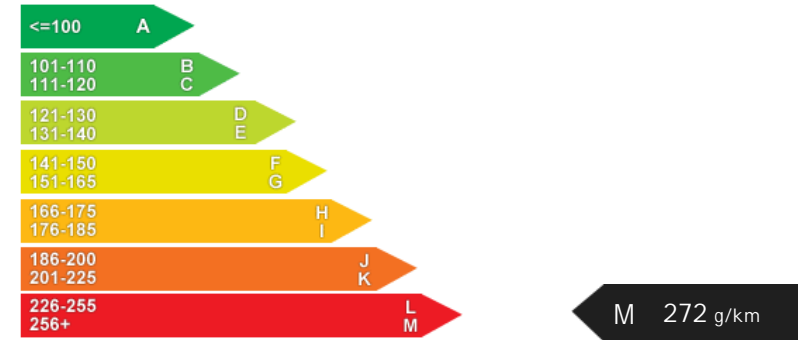

CO₂ emission figure (g/km)

VED band and CO₂