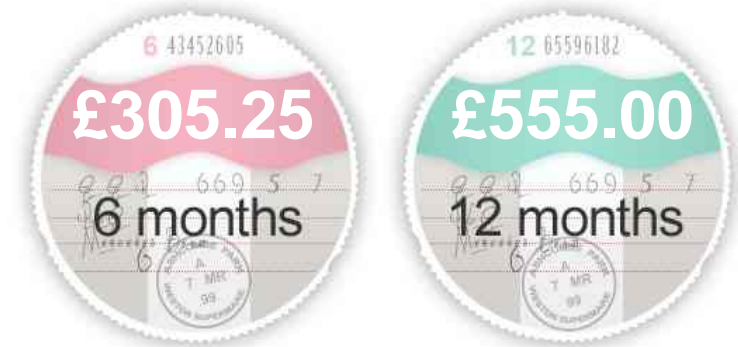

Insurance & Security

Road Tax

Insurance Group
(1-50)

Alarm

Immobiliser

Security
(Thatcham Approved)