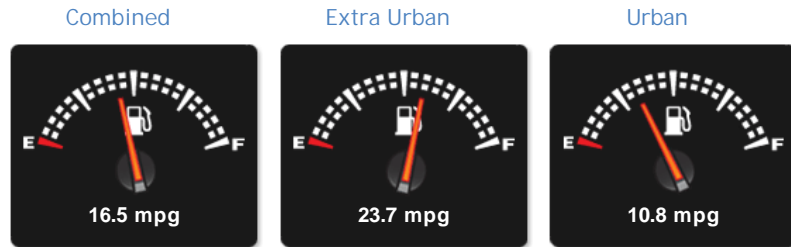

Fuel Economy

Running Costs