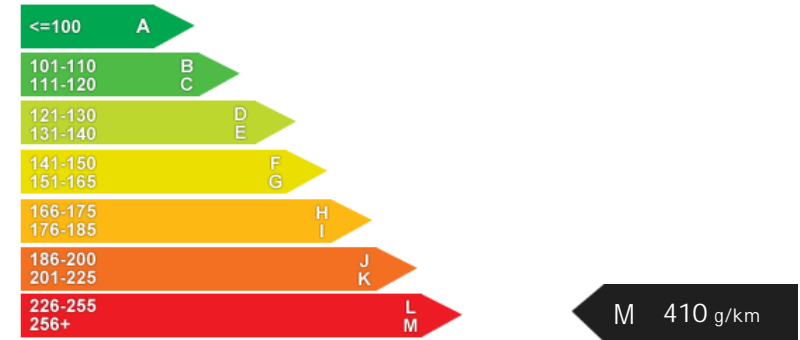

CO₂ emission figure (g/km)

VED band and CO₂