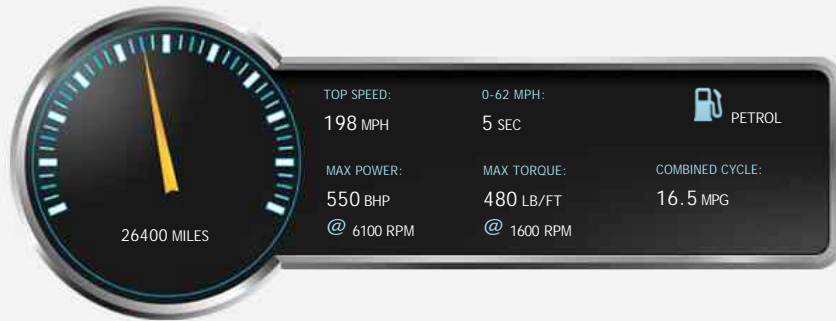

Bentley Continental GT

£32,995

General Info

Engine:	6.0 Petrol Automatic
Price:	£32,995
Body Type:	2 Dr Coupe
Owners:	2
Mileage:	26,400
Reg Date:	April 2005 (05)
Colour:	Midnight Emerald

Vehicle Features

> 20" alloy wheels	> 4 spoke heated steering wheel
> Climate Control	> Massage front seats
> Mulliner driving spec	> Portland/Beluga leather
> CD Autochanger	> Cruise Control
> Dark Stained Burr walnut	> Drilled alloy foot pedals
> Front Parking Sensor	> Heated Front Seats
> Sports gear lever	

Driven Wheels: All - **Gears:** 6

Permanent

Weights & Measures

*Including mirrors

Safety

NCAP Adult Rating: No Data
NCAP Child Rating: No Data
NCAP Pedestrian Rating: No Data
NCAP Safety Assist: No Data
NCAP Overall Rating: No Data