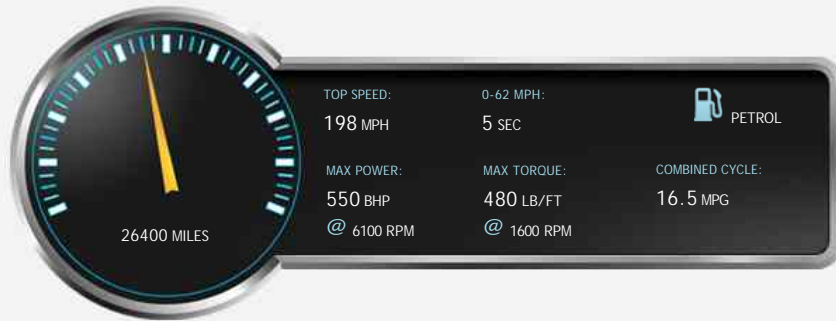

### General Info

Engine:	6.0 Petrol Automatic
Price:	Sold
Body Type:	2 Dr Coupe
Owners:	2
Mileage:	26,400
Reg Date:	April 2005 (05)
Colour:	Midnight Emerald

## Performance & Engine

**Engine:** 12 Cylinders W, 5998 Cc, Turbo Charged, DOHC

**Driven Wheels:** All -

Permanent

**Gears:** 6