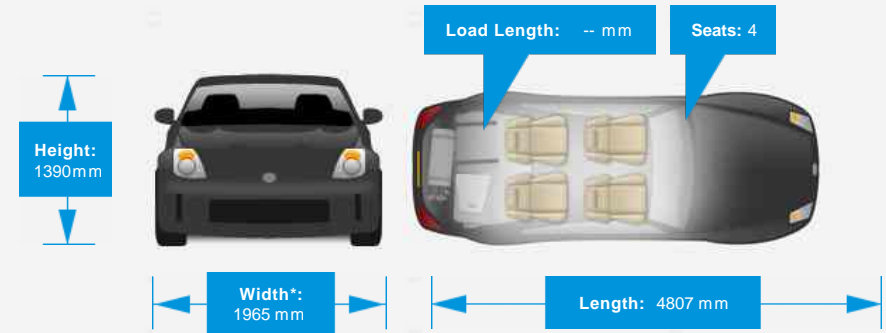

## Performance & Engine

**Engine:** 12 Cylinders W, 5998 Cc, Turbo Charged, DOHC

**Driven Wheels:** All -

Permanent

**Gears:** 6

## Weights & Measures

\*Including mirrors