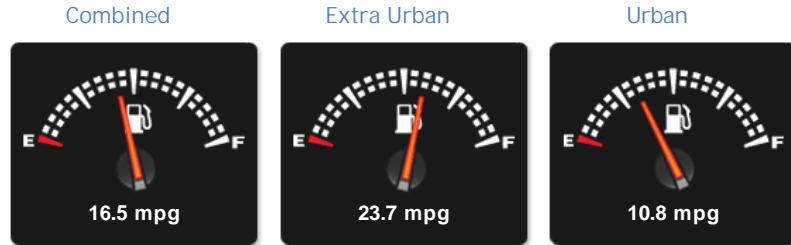

Fuel Economy

Running Costs