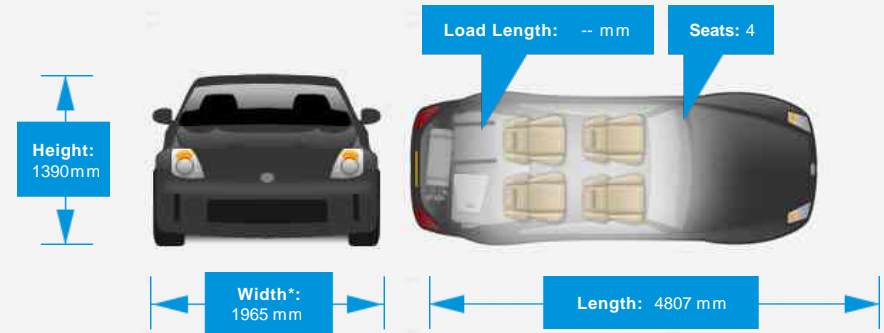

Driven Wheels: All - **Gears:** 6

Permanent

Weights & Measures

*Including mirrors

Safety

NCAP Adult Rating: No Data
NCAP Child Rating: No Data
NCAP Pedestrian Rating: No Data
NCAP Safety Assist: No Data
NCAP Overall Rating: No Data