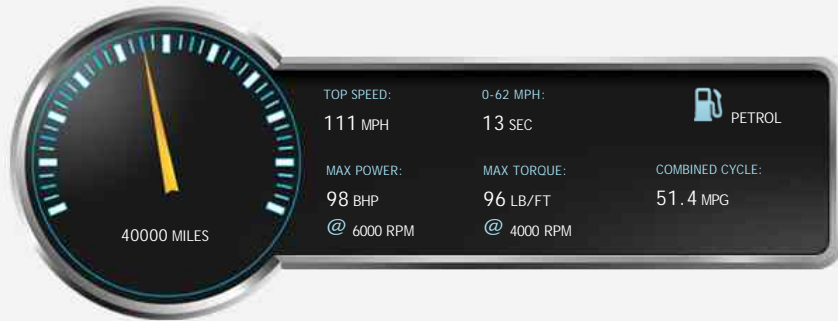

### General Info

Engine:	1.4 Petrol Manual
Price:	£6,195
Body Type:	5 Dr Hatchback
Owners:	
Mileage:	40,000
Reg Date:	March 2015 (15)
Colour:	Bright Red

### Vehicle Description

Bright Red with Half Leather Effect Trim. HPI clear, one previous keeper, 11/19 mot, FSH, serviced at 14k, 31k and 40k miles, warranty options. SPECIFICATION INCLUDES : 1.4 VVTi petrol engine, manual gearbox, alloy wheels, multi function steering wheel, cruise control, bluetooth, computer, remote locking, switchable passenger airbag, A/C, metallic effect interior inlays, isofix, cup holder. Up to 61mpg economy and 120pa road tax band. A nice example of this popular vehicle. PORTFIELD CAR SALES OFFER A WIDE RANGE OF FINANCE OPTIONS TO SUIT YOUR BUDGET AND TO FIT ALL CIRCUMSTANCES. APPLY TODAY AND LET US USE OUR 30 YEARS EXPERIENCE IN THE FINANCE INDUSTRY TO OBTAIN THE BEST DEAL FOR YOU SUBJECT TO STATUS. PART EXCHANGE WELCOME, EXTENDED NATIONWIDE WARRANTY PACKAGES, ALL MAJOR DEBIT/CREDIT CARDS ACCEPTED AND 5 DAYS DRIVE AWAY INSURANCE SUBJECT TO STATUS. To find us : Sat Nav post code is BH23 2LJ.

## Performance & Engine

Driven Wheels: Front

Gears: 5