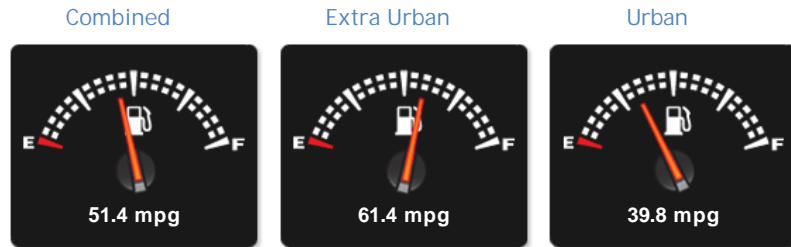

Fuel Economy

Running Costs