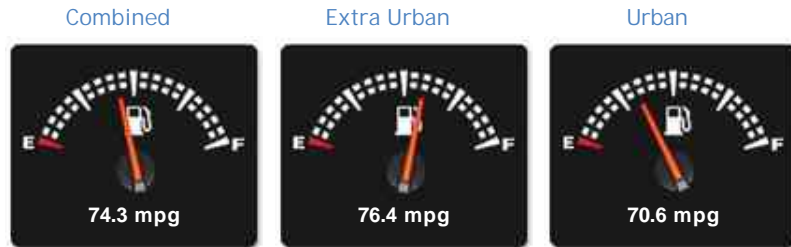

Fuel Economy

Running Costs