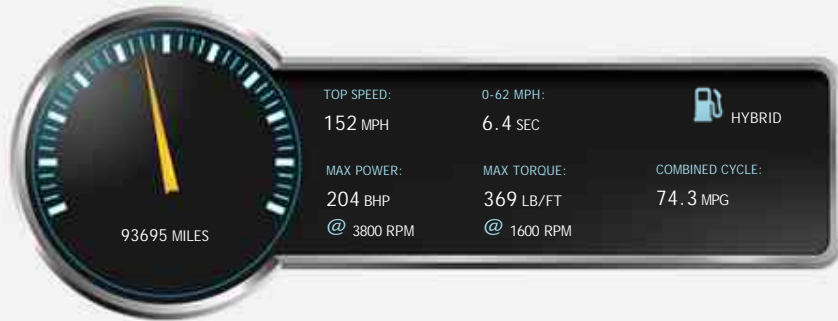

Performance & Engine