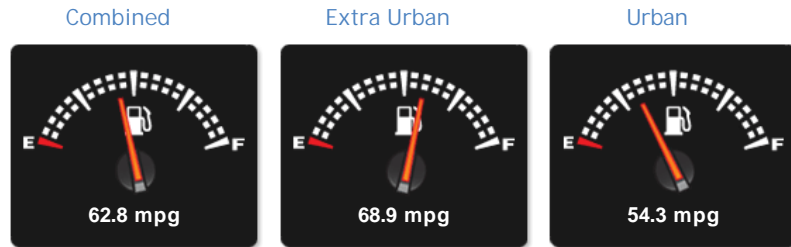

Fuel Economy

Running Costs