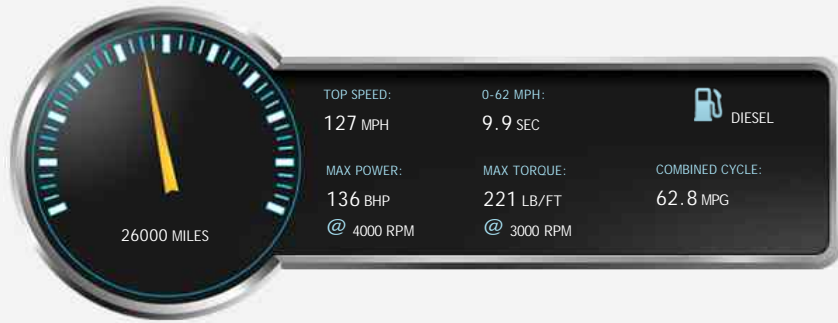

Performance & Engine