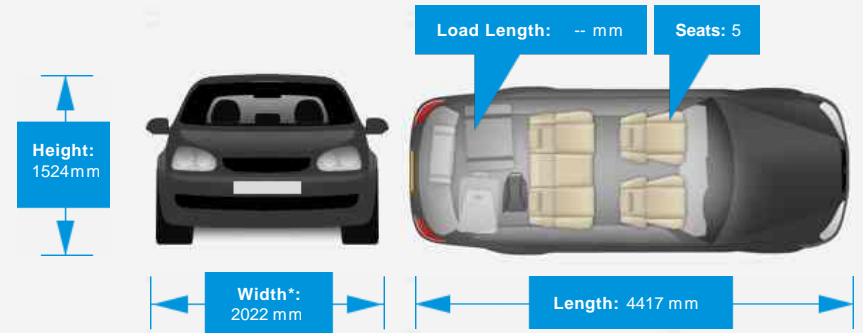

Weights & Measures