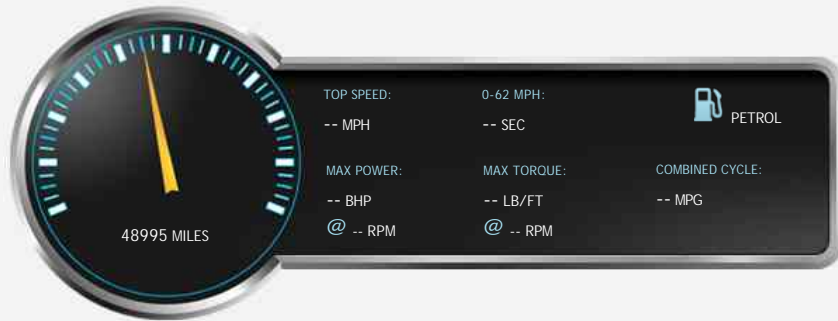

Performance & Engine