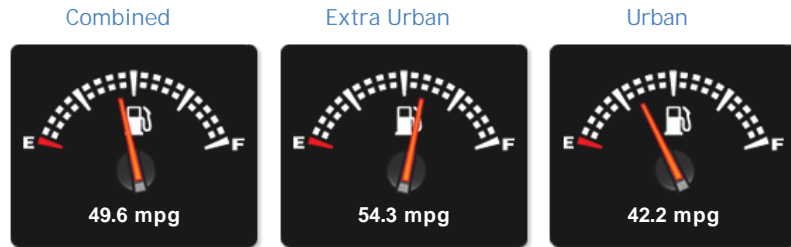

Land Rover Range Rover Evoque SD4 DYNAMIC

Sold

General Info

Engine:	2.2 Diesel Manual
Price:	Sold
Body Type:	3 Dr Coupe
Owners:	3
Mileage:	73,276
Reg Date:	July 2012 (12)
Colour:	Indus Silver

Vehicle Features

Opening Hours: Mon - Sun Viewing By Appointment

Performance & Engine

Engine: 4 Cylinders
In Line, 2179 Cc,
Turbo Charged,
DOHC

Driven Wheels: All -

Permanent

Gears: 6

Weights & Measures

Doors: 2

*Including mirrors

Safety

NCAP Adult Rating:	★★★★★★
NCAP Child Rating:	★★★★★★
NCAP Pedestrian Rating:	★★★★★★
NCAP Safety Assist:	No Data
NCAP Overall Rating:	★★★★★★

Fuel Economy

Running Costs

CO₂ emission figure (g/km)