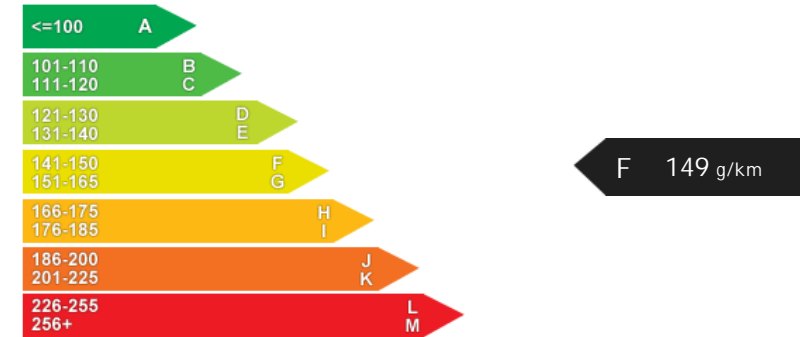

CO₂ emission figure (g/km)

VED band and CO₂