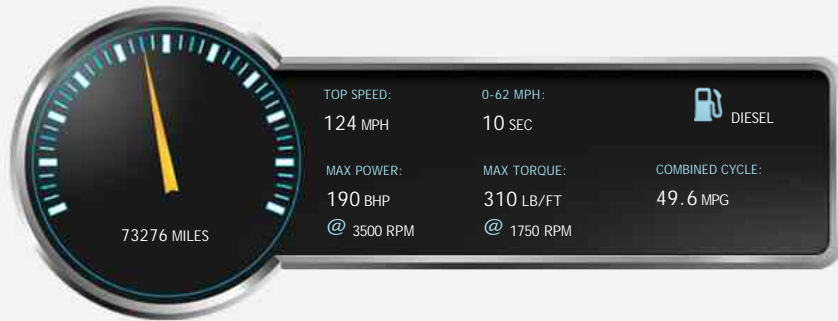

Land Rover Range Rover Evoque SD4 DYNAMIC

Sold

General Info

Engine:	2.2 Diesel Manual
Price:	Sold
Body Type:	3 Dr Coupe
Owners:	3
Mileage:	73,276
Reg Date:	July 2012 (12)
Colour:	Indus Silver

Vehicle Features

Not Specified

Vehicle Description

Land Rover Range Rover Evoque 2.2 SD4 Dynamic 4X4 3dr
£16,995

PAN ROOF - SAT NAV - LEATHER

2012 (12 reg), Coupe

73,276 miles

Manual

2179cc

Diesel

Stunning example, direct from our local Land Rover main agent, 2 keys, Full Service History, looks and

JRR Cars Ltd, Swansey Mill, Swansey Lane, Whittle-le-woods, Chorley, Lancashire, PR6 7HY

Tel: 01772 612 830 - Fax: 01772 612 830 - Mob: 07824 600 655 - Web: www.jrrcars.co.uk

Opening Hours: Mon - Sun Viewing By Appointment

Performance & Engine

Engine: 4 Cylinders
In Line, 2179 Cc,
Turbo Charged,
DOHC

Driven Wheels: All -

Permanent

Gears: 6

Weights & Measures

Doors: 2