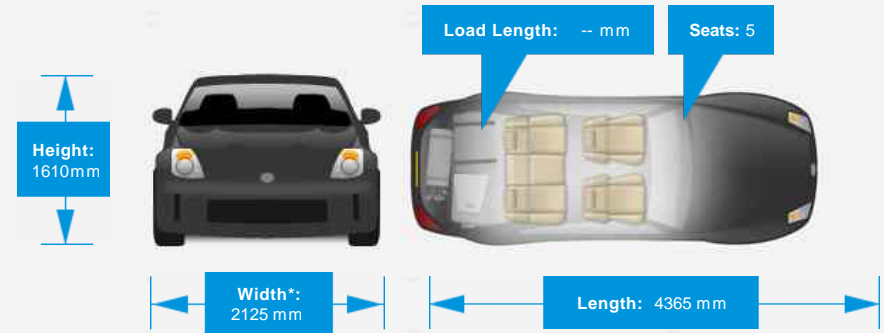

Opening Hours: Mon - Sun Viewing By Appointment

Performance & Engine

Engine: 4 Cylinders
In Line, 2179 Cc,
Turbo Charged,
DOHC

Driven Wheels: All -

Permanent

Gears: 6

Weights & Measures

Doors: 2