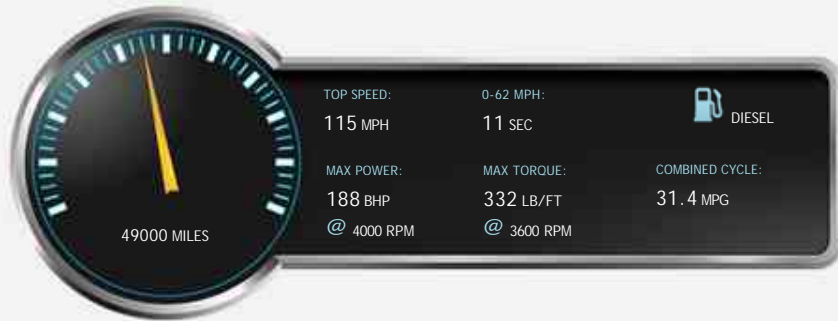

Performance & Engine