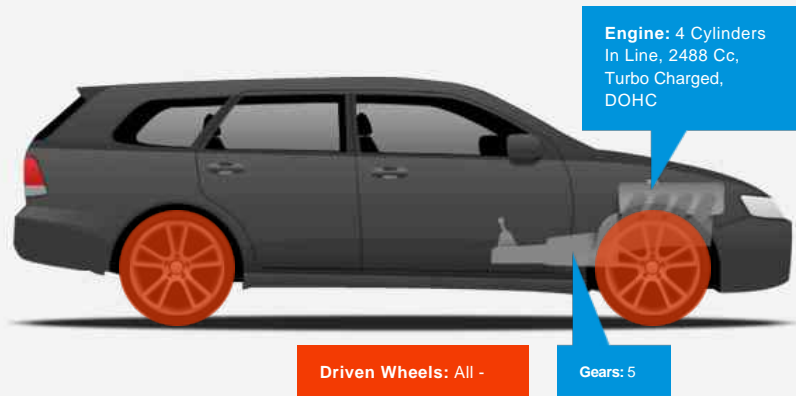

Performance & Engine