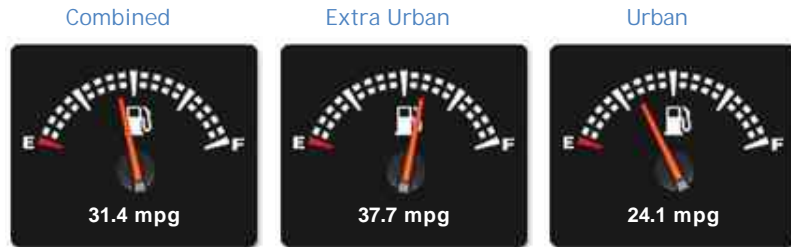

Fuel Economy

Running Costs