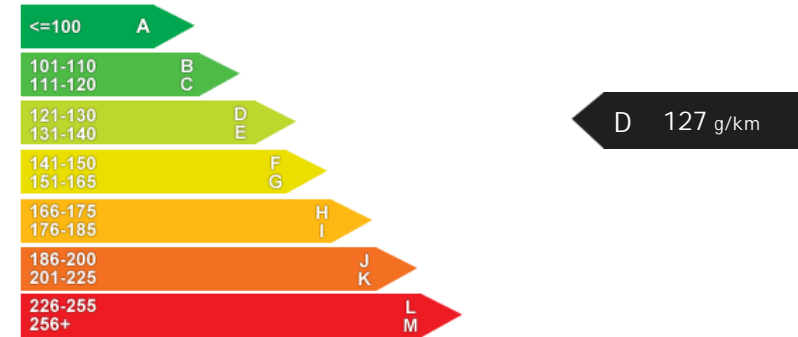

CO₂ emission figure (g/km)

VED band and CO₂