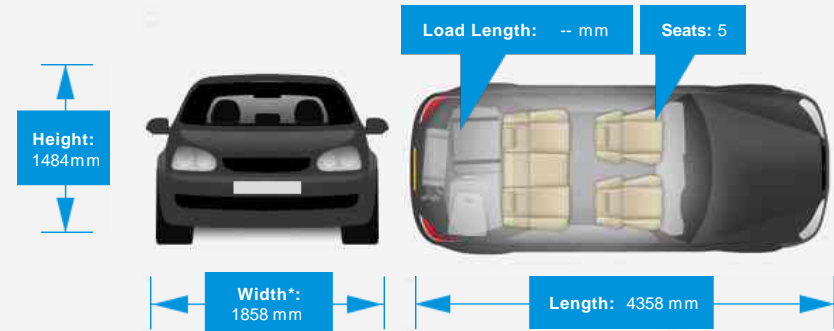

Performance & Engine

Engine: 4 Cylinders
In Line, 1498 Cc,
Turbo Charged,
DOHC

Driven Wheels: Front

Gears: 5

Weights & Measures

Doors: 5

*Including mirrors

Safety

NCAP Adult Rating: ★★★★★
NCAP Child Rating: ★★★★★
NCAP Pedestrian Rating: ★★★★★
NCAP Safety Assist: ★★★★★
NCAP Overall Rating: ★★★★★