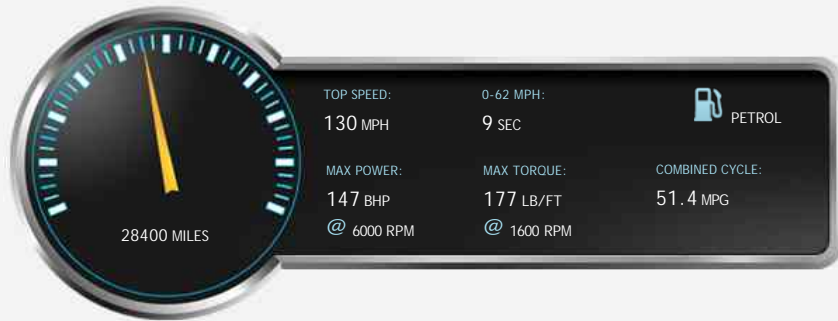

Performance & Engine