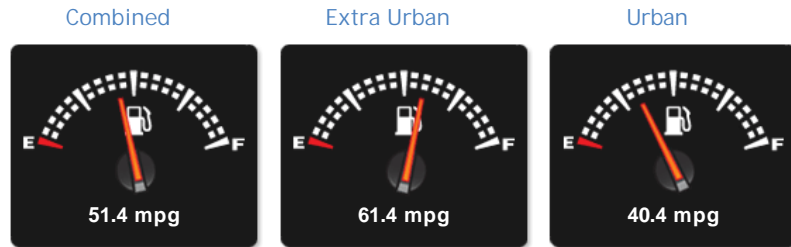

Fuel Economy

Running Costs