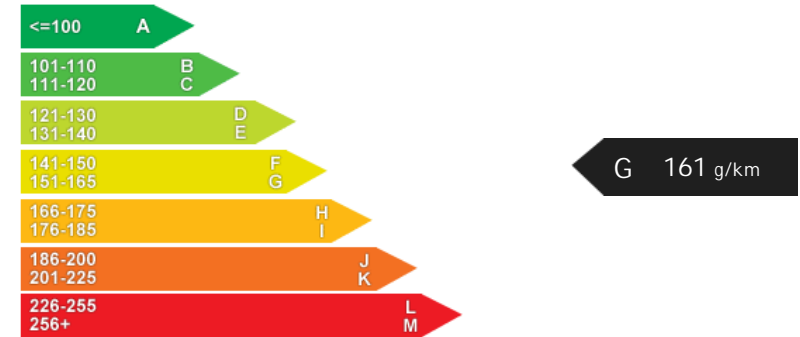

CO₂ emission figure (g/km)

VED band and CO₂