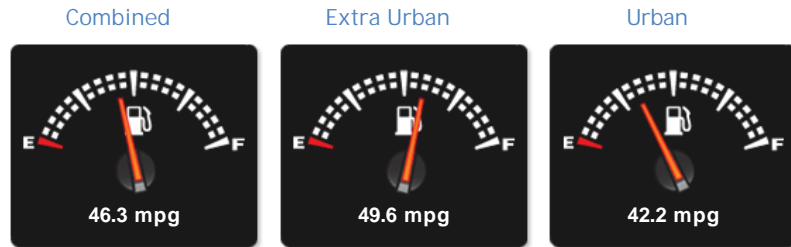

Fuel Economy

Running Costs