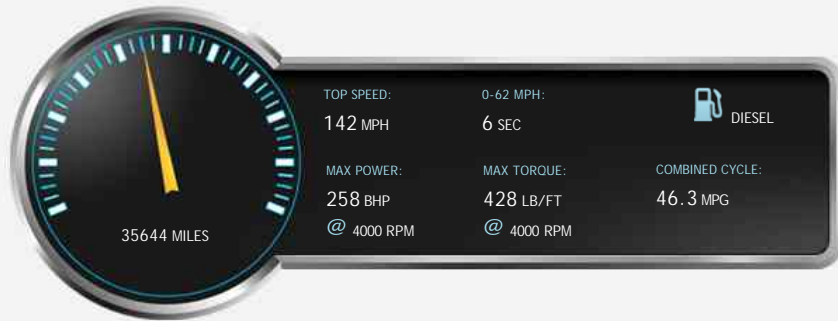

Porsche Macan D S PDK

Reserved

General Info

| | |
|------------|---------------------------|
| Engine: | 3.0 Diesel Semi-Automatic |
| Price: | Reserved |
| Body Type: | 5 Dr Estate |
| Owners: | 2 |
| Mileage: | 35,644 |
| Reg Date: | September 2014 (64) |
| Colour: | basalt black |

Vehicle Features

Not Specified

Vehicle Description

WOW. Alpha Motors are proud to offer what we believe is one of the highest specification Porsche Macans we have ever seen!!. Stunning car with over £23000 worth of factory options. With 37 option boxes ticked this advert may take a while. Finished in Black with Black18 way electric seats with memory function, Sports seats equipped with heating function and ventilation function, Air Suspension with self levelling (PASM), Exterior this car has been lavished with Sports Design Package to include front and rear bumper spoilers and side skirts, Privacy Glass, Aluminium pack to include Roof Rails and Exhaust Tips, Carbon Fibre Side blades, finished with 21 inch Turbo alloys with crested centres giving this car an awesome kerb appeal. Inside the car has Full Glass Panoramic Roof, Heated Steering wheel, Bose Surround Sound, Sat Nav (PCM), Reverse Camera with Park Assist front and rear, Electric Tailgate, TV function, Voice Control, Brushed Aluminium Interior Package, Porsche Entry and Drive System, Power steering Plus, Porsche Torque

Performance & Engine

Driven Wheels: All -

Permanent

Gears: 7

Weights & Measures

Doors: 5

*Including mirrors

Safety