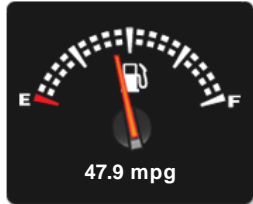

Fuel Economy

Running Costs

CO₂ emission figure (g/km)

VED band and CO₂

Combined

Extra Urban

Urban