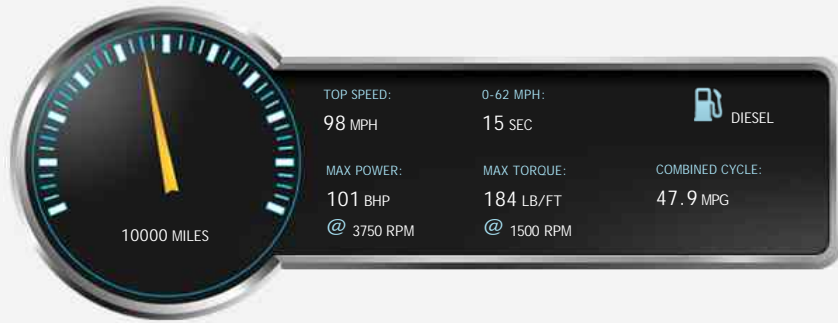

VW Transporter T6 t5 TDI AURORA EDITION HILINE T/GATE CAMPERVAN 4 BERTH POPTOP

General Info

Engine:	2.0 Diesel Manual
Price:	Sold
Body Type:	4 Dr B Class Mhome
Owners:	1
Mileage:	10,000
Reg Date:	March 2018 (18)
Colour:	REFLEX SILVER

Vehicle Features

Not Specified

Vehicle Description

BUILD No. 181 "INTRODUCING STATUS 1 CAMPER CONVERSIONS HIGHLY SPEC'D "AURORA EDITION" VW T6 SWB 2018 18 REG 102PS HIGHLINE RELEX SILVER 4 BERTH CAMPERVAN WITH POPTOP,, AIRCON, TAILGATE, OUR UPGRADED NEW REAR SEAT BED SYSTEM, ULTRA EXPENSIVE GENUINE VW 18" SPRINGFIELD ALLOYS, SIDE BARS, 2.6M WIND OUT AWNING AND NIGHT HEATER "VW APPROVED VEHICLE" OUR AURORA RANGE IS OUR HIGHEST SPEC RANGE OF VW CAMPERVANS SO FAR, SUPPLIED WITH ALL THE SPEC FROM OUR STANDARD RANGE PLUS NOW AS STANDARD WE OFFER AN UNRIVALED ULTRA MODERN CUTTING EDGE DESIGN BEAUTIFULLY EDGE BANDED FURNITURE KIT+VANSHADES EXCLUSIVE BLIND PODS INSTEAD OF CURTAINS++CALIFORNIA STYLE OUTSIDE CAMPING TABLE NEATLY STORED IN SLIDING DOOR+AURORA EDITION BRANDING PACKAGE+FRONT AND REAR AURORA LOGO CARPET SET+DOOR CARD CARPET SET+OUR ALL NEW DESIGN BESPOKE LEATHER RANGE+FRONT WINDOW BLACK OUT BLIND WRAPS AND PORTA POTY'S WITH STORAGE SUPPLIED AS STANDARD

Performance & Engine

Technical Data
Fuel Type: Diesel
Wheels:
Engines:
In Line,
1868 Cc,
Turbo
Charged,
DOHC

Weights & Measures

Vehicle Dimensions
Weight

Vehicle Dimensions

Load Length: -- mm

Seats: --

Vehicle Length