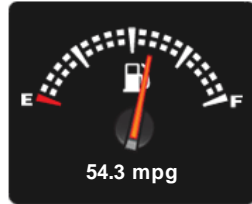

Fuel Economy

Running Costs

CO₂ emission figure (g/km)

VED band and CO₂

Combined

Extra Urban

Urban