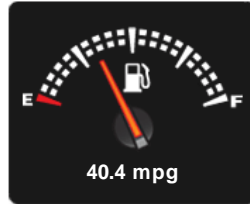

Fuel Economy

Running Costs

CO₂ emission figure (g/km)

VED band and CO₂

Combined

Extra Urban

Urban