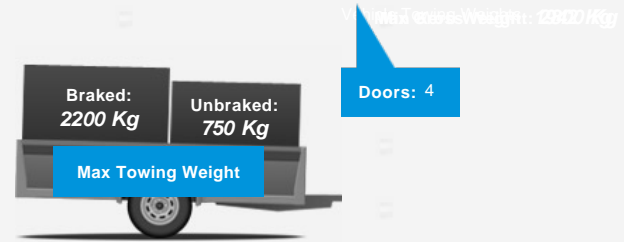

Performance & Engine

Technical Data
Fuel Type: Diesel
Wheels:
Engines:
In Line,
1868 Cc,
Turbo
Charged,
DOHC

Weights & Measures

Vehicle Dimensions
Weight

Vehicle Dimensions

Load Length: -- mm

Seats: --

Vehicle Length