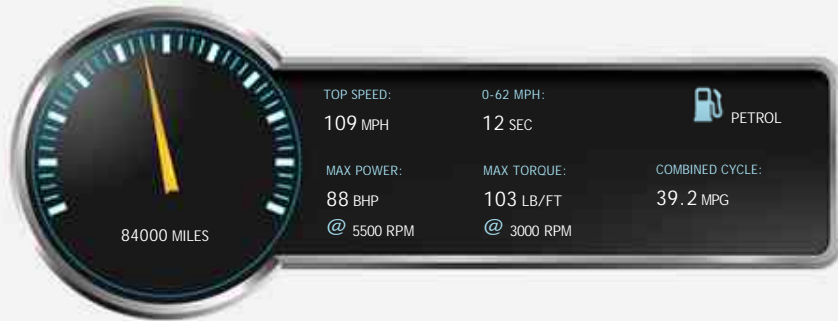

Performance & Engine