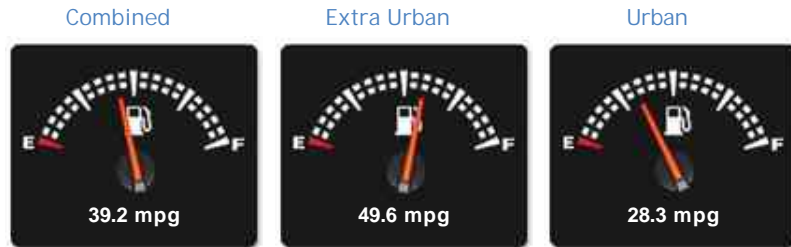

Fuel Economy

Running Costs