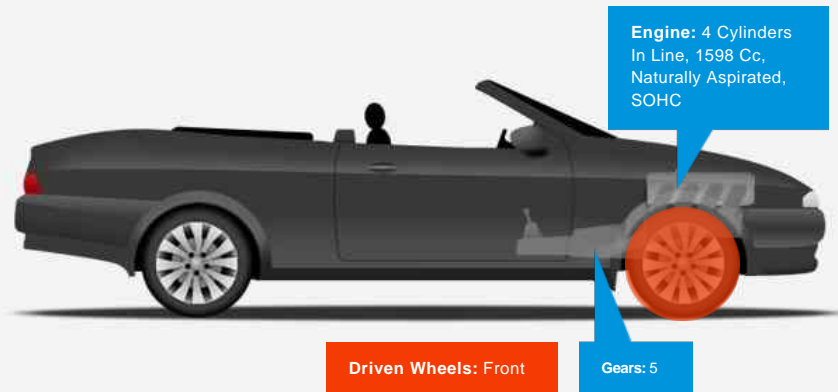

Performance & Engine