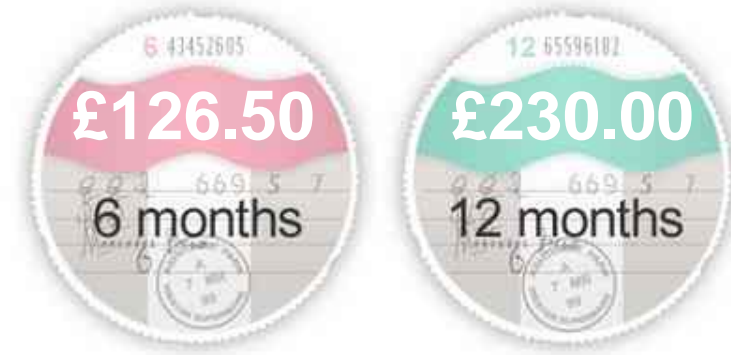

Insurance & Security

Road Tax

Insurance Group
(1-20)

Security

Immobiliser