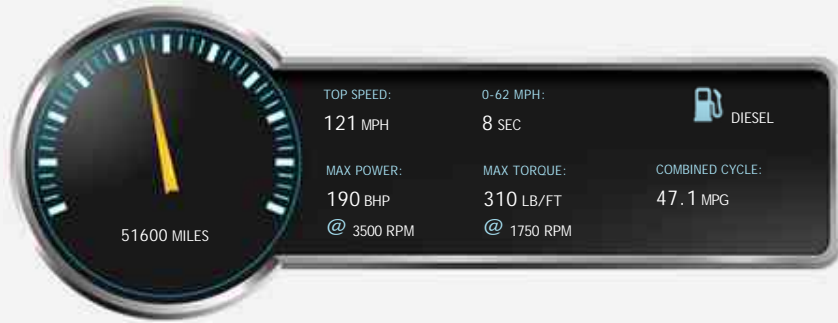

Land Rover Range Rover Evoque 2.2 Sd4 Dynamic Auto 5 door

Sold

General Info

Engine:	2.2 Diesel Automatic
Price:	Sold
Body Type:	5 Dr Estate
Owners:	3
Mileage:	51,600
Reg Date:	May 2014 (14)
Colour:	Orkney Grey Metallic

Performance & Engine

Driven Wheels: All -

Permanent

Gears: 9

Weights & Measures

*Including mirrors

Safety

Fuel Economy