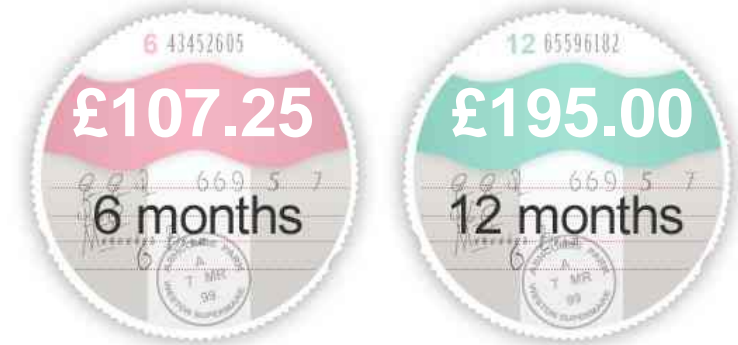

Insurance & Security

Road Tax

Insurance Group
(1-20)

Security

Immobiliser