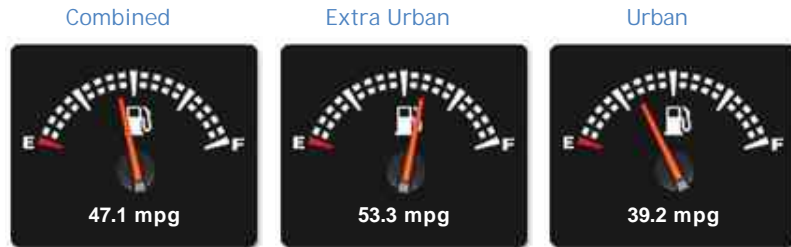

Fuel Economy

Running Costs