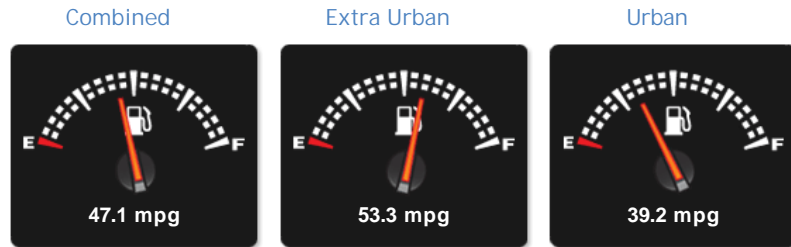

Fuel Economy

Running Costs