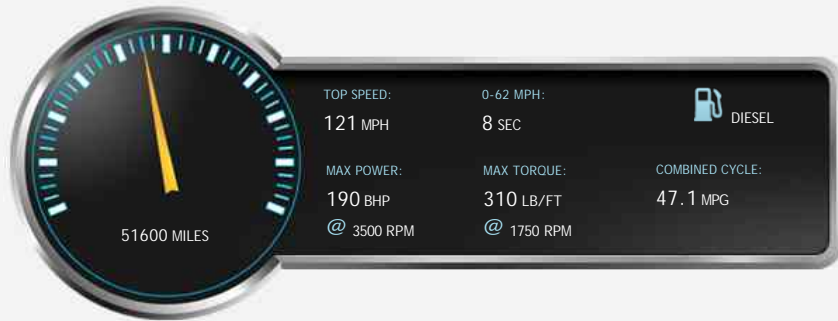

Land Rover Range Rover Evoque 2.2 Sd4 Dynamic Auto 5 door

£23,495

General Info

Engine:	2.2 Diesel Automatic
Price:	£23,495
Body Type:	5 Dr Estate
Owners:	3
Mileage:	51,600
Reg Date:	May 2014 (14)
Colour:	Orkney Grey Metallic

Vehicle Features

> 20" alloy wheels	> Automatic lights
> Black leather with Silver...	> CD Radio
> Climate Control	> Cruise Control
> DAB tuner	> Electric memory seats
> Front Parking Sensor	> Heated Front Windscreen
> Heated Front Seats	> Metallic Paint
> Multi-function steering wheel	

Performance & Engine

Driven Wheels: All -

Permanent

Gears: 9

Weights & Measures

Doors: 5

*Including mirrors

Safety