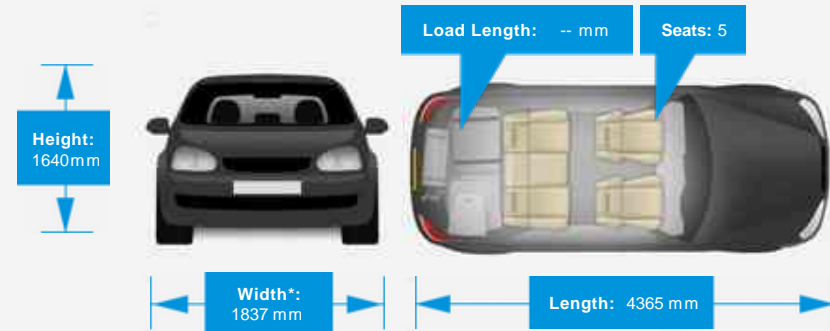

Performance & Engine

Engine: 4 Cylinders
In Line, 1560 Cc,
Turbo Charged,
DOHC

Driven Wheels: Front

Gears: 6

Weights & Measures

Doors: 5

*Including mirrors

Safety