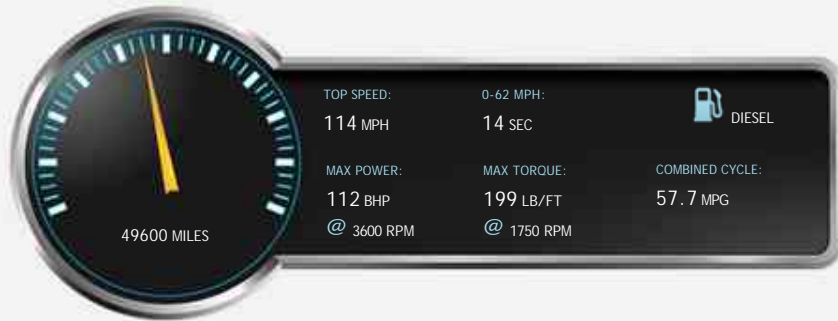

Peugeot 3008 HDI ACTIVE

Sold

General Info

Engine:	1.6 Diesel Semi-Automatic
Price:	Sold
Body Type:	5 Dr Hatchback
Owners:	2
Mileage:	49,600
Reg Date:	April 2011 (11)
Colour:	

Vehicle Features

- > 12 Months MOT
- > Alarm
- > Central Locking
- > Electric Windows
- > Power Assisted Steering
- > Air Conditioning
- > Anti-Lock Brakes
- > Driver Airbag
- > Passenger Airbag

Performance & Engine

Engine: 4 Cylinders
In Line, 1560 Cc,
Turbo Charged,
DOHC

Driven Wheels: Front

Gears: 6

Weights & Measures

Doors: 5

*Including mirrors

Safety