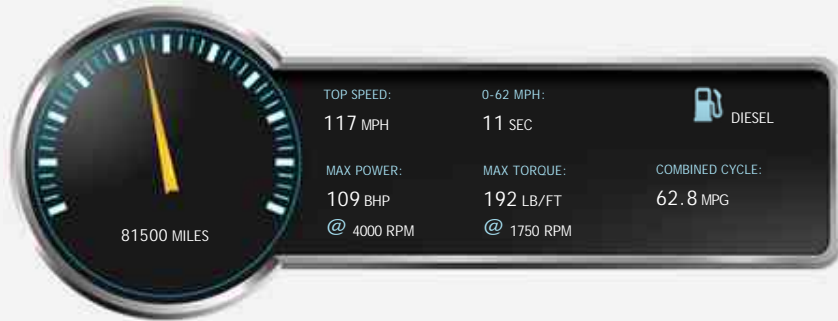

Ford Focus TITANIUM TDCI

Sold

General Info

Engine:	1.6 Diesel Manual
Price:	Sold
Body Type:	5 Dr Hatchback
Owners:	2
Mileage:	81,500
Reg Date:	February 2011 (60)
Colour:	

Vehicle Features

- E30 A Year Road Tax
- Air Conditioning
- Alloy Wheels
- Satellite Navigation
- Central Locking
- Full Service History
- Passenger Airbag
- 12 Months MOT
- Alarm
- Anti-Lock Brakes
- Bluetooth
- Electric Windows
- Parking Aids

Opening Hours: Mon - Fri 8:30am - 5:30pm | Sat 9am - 5pm | Sun Closed

Performance & Engine

Engine: 4 Cylinders
In Line, 1560 Cc,
Turbo Charged,
DOHC

Driven Wheels: Front

Gears: 5

Weights & Measures

*Including mirrors