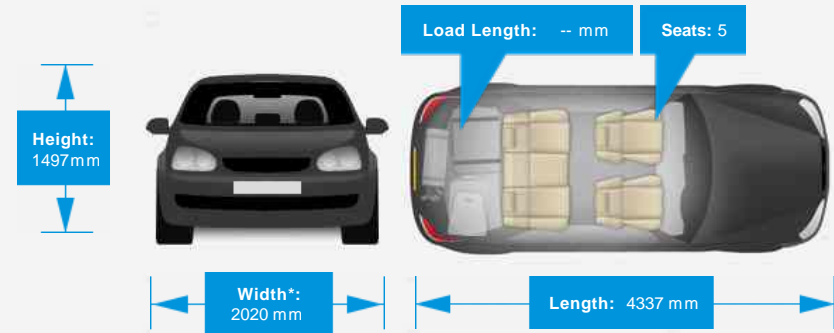

Opening Hours: Mon - Fri 8:30am - 5:30pm | Sat 9am - 5pm | Sun Closed

Performance & Engine

Engine: 4 Cylinders
In Line, 1560 Cc,
Turbo Charged,
DOHC

Driven Wheels: Front

Gears: 5

Weights & Measures

*Including mirrors