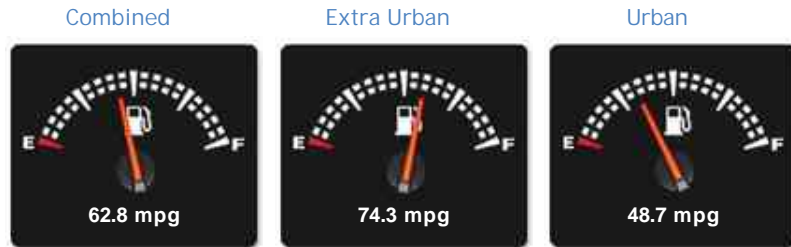

Ford Focus TITANIUM TDCI

Sold

General Info

Engine:	1.6 Diesel Manual
Price:	Sold
Body Type:	5 Dr Hatchback
Owners:	2
Mileage:	81,500
Reg Date:	February 2011 (60)
Colour:	

Vehicle Features

- E30 A Year Road Tax
- Air Conditioning
- Alloy Wheels
- Satellite Navigation
- Central Locking
- Full Service History
- Passenger Airbag
- 12 Months MOT
- Alarm
- Anti-Lock Brakes
- Bluetooth
- Electric Windows
- Parking Aids

Opening Hours: Mon - Fri 8:30am - 5:30pm | Sat 9am - 5pm | Sun Closed

Performance & Engine

Engine: 4 Cylinders
In Line, 1560 Cc,
Turbo Charged,
DOHC

Driven Wheels: Front

Gears: 5

Weights & Measures

*Including mirrors

Safety

NCAP Adult Rating: No Data
NCAP Child Rating: No Data
NCAP Pedestrian Rating: No Data
NCAP Safety Assist: No Data
NCAP Overall Rating: No Data

Fuel Economy

Running Costs

CO₂ emission figure (g/km)

VED band and CO₂