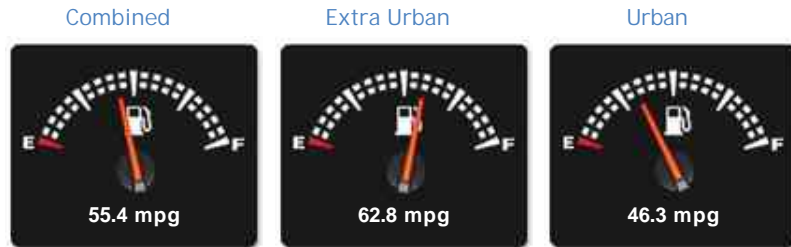

Audi A6 A6 Avant AVANT TDI SE

£12,700

General Info

Engine:	2.0 Diesel Automatic
Price:	£12,700
Body Type:	5 Dr Estate
Owners:	2
Mileage:	47,000
Reg Date:	July 2013 (13)
Colour:	

Vehicle Features

Not Specified

Vehicle Description

5 Doors, estate, diesel, automatic, grey, 47,000 miles, FULLY HPI CLEAR, FULL LEATHER INTERIOR, PARKING SENSORS, SAT NAV, HEATED SEATS, START / STOP, ABS, Air conditioning, Anti-theft protection, Bluetooth, Brake assist system, Central door locking, Chrome/bright trim, Connection to ext.entertainment devices, Cruise control, Cup holders, Electric windows, Electronic brake distribution, Electronic traction control, Front airbag, Front fog lights, Front seat centre armrest, Isofix preparation, Navigational systems, Parking distance sensors, Power steering, Rear seat centre armrest, Remote audio controls, Remote boot/hatch/rear door release, Roof rails, Side airbag, Spoiler, Stability control, Start/Stop,

Tel: 07713 437344 - Web: www.Carfirm.co.uk

Opening Hours: Mon - Sun 9am - 6pm

Performance & Engine

Weights & Measures

*Including mirrors

Safety

Fuel Economy

Running Costs

CO₂ emission figure (g/km)

VED band and CO₂

Insurance & Security

Road Tax

Insurance Group
(1-50)

Security
(Thatcham Approved)

Alarm

Immobiliser