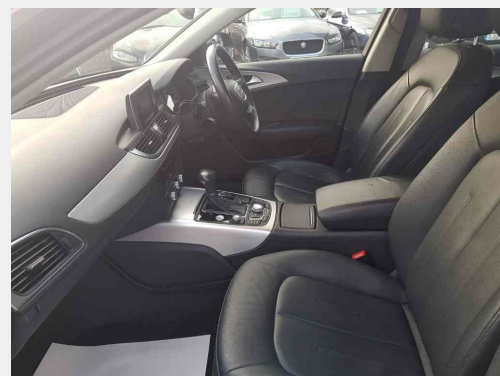

Audi A6 A6 Avant AVANT TDI SE

£12,700

General Info

Engine:	2.0 Diesel Automatic
Price:	£12,700
Body Type:	5 Dr Estate
Owners:	2
Mileage:	47,000
Reg Date:	July 2013 (13)
Colour:	

Vehicle Features

Not Specified

Vehicle Description

5 Doors, estate, diesel, automatic, grey, 47,000 miles, FULLY HPI CLEAR, FULL LEATHER INTERIOR, PARKING SENSORS, SAT NAV, HEATED SEATS, START / STOP, ABS, Air conditioning, Anti-theft protection, Bluetooth, Brake assist system, Central door locking, Chrome/bright trim, Connection to ext.entertainment devices, Cruise control, Cup holders, Electric windows, Electronic brake distribution, Electronic traction control, Front airbag, Front fog lights, Front seat centre armrest, Isofix preparation, Navigational systems, Parking distance sensors, Power steering, Rear seat centre armrest, Remote audio controls, Remote boot/hatch/rear door release, Roof rails, Side airbag, Spoiler, Stability control, Start/Stop,