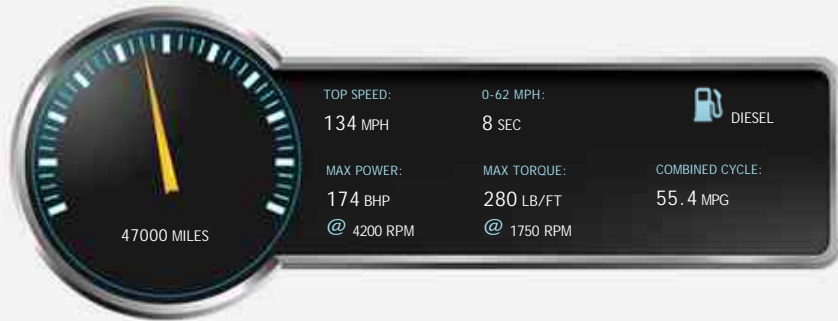

Performance & Engine