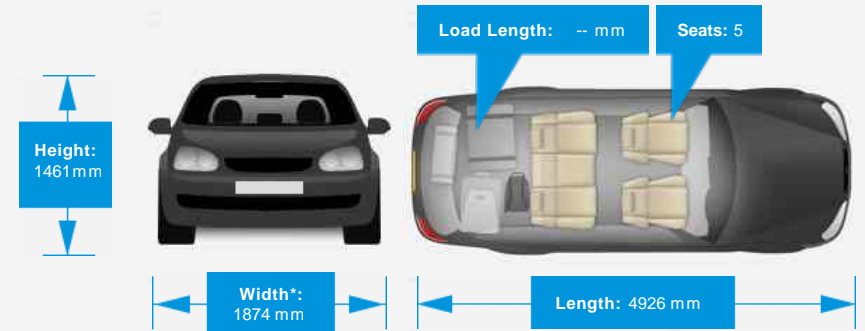

Weights & Measures