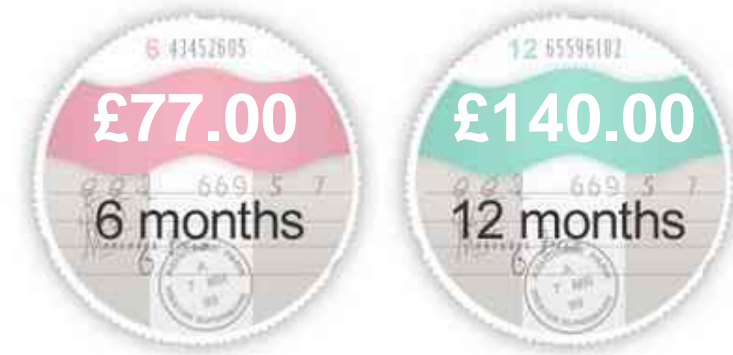

Audi A6 A6 Avant AVANT TDI SE

£12,700

General Info

Engine:	2.0 Diesel Automatic
Price:	£12,700
Body Type:	5 Dr Estate
Owners:	2
Mileage:	47,000
Reg Date:	July 2013 (13)
Colour:	

Vehicle Features

Not Specified

Tel: 07713 437344 - Web: www.Carfirm.co.uk

Opening Hours: Mon - Sun 9am - 6pm

Performance & Engine

Weights & Measures

*Including mirrors

Safety

Fuel Economy

Running Costs

CO₂ emission figure (g/km)

VED band and CO₂

Insurance & Security

Road Tax

Insurance Group
(1-50)

Security
(Thatcham Approved)

Alarm

Immobiliser