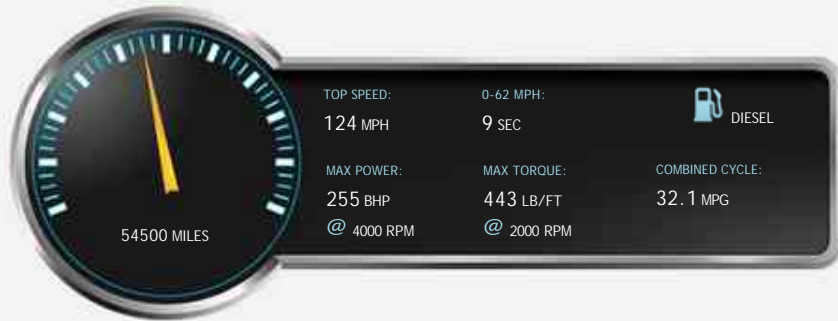

Land Rover Discovery 3.0 SDV6 XS Auto

£23,995

General Info

Engine:	3.0 Diesel Automatic
Price:	£23,995
Body Type:	5 Dr Estate
Owners:	2
Mileage:	54,500
Reg Date:	March 2013 (13)
Colour:	Santorini Black Metallic

Performance & Engine

Driven Wheels: All -

Permanent

Gears: 8

Weights & Measures

Doors: 5

*Including mirrors

Safety