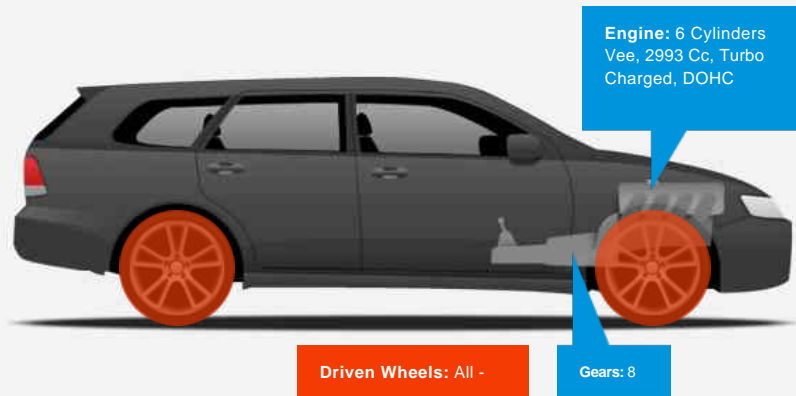

## Land Rover Discovery 3.0 SDV6 XS Auto 5 door

**Sold**

### General Info

Engine:	3.0 Diesel Automatic
Price:	Sold
Body Type:	5 Dr Estate
Owners:	2
Mileage:	54,500
Reg Date:	March 2013 (13)
Colour:	Santorini Black Metallic

### Vehicle Features

- > 7 seats
- > Cream leather
- > Bluetooth Preparation (Phone)
- > Climate Control
- > DAB tuner
- > Heated Front Windscreen
- > Heated Front Seats
- > Automatic lights
- > Front Fog Lights
- > CD Radio
- > Cruise Control
- > Front & Rear Electric Windows
- > Front Parking Sensor

## Performance & Engine

**Driven Wheels:** All -

Permanent