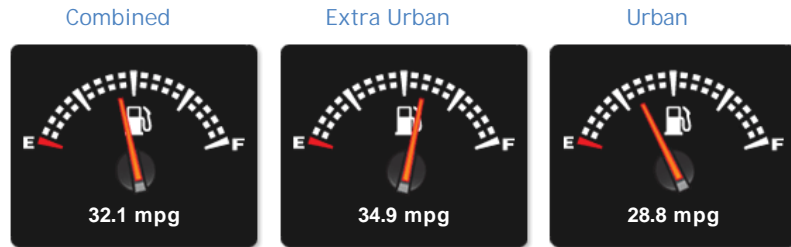

Fuel Economy

Running Costs