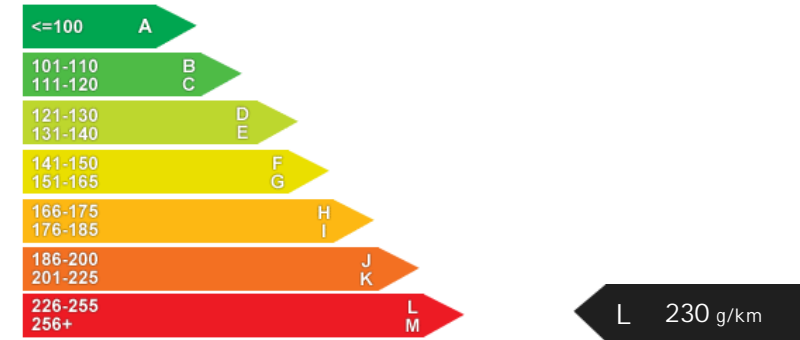

NCAP Adult Rating: No Data
NCAP Child Rating: No Data
NCAP Pedestrian Rating: No Data
NCAP Safety Assist: No Data
NCAP Overall Rating: No Data

Fuel Economy

Running Costs

CO₂ emission figure (g/km)

VED band and CO₂