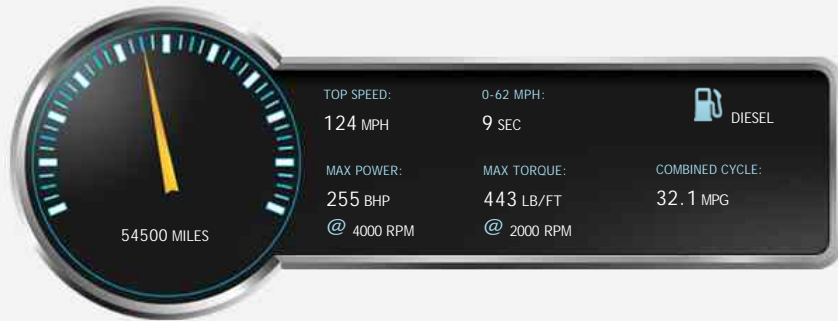

### General Info

Engine:	3.0 Diesel Automatic
Price:	Sold
Body Type:	5 Dr Estate
Owners:	2
Mileage:	54,500
Reg Date:	March 2013 (13)
Colour:	Santorini Black Metallic

## Performance & Engine

**Driven Wheels:** All -

Permanent