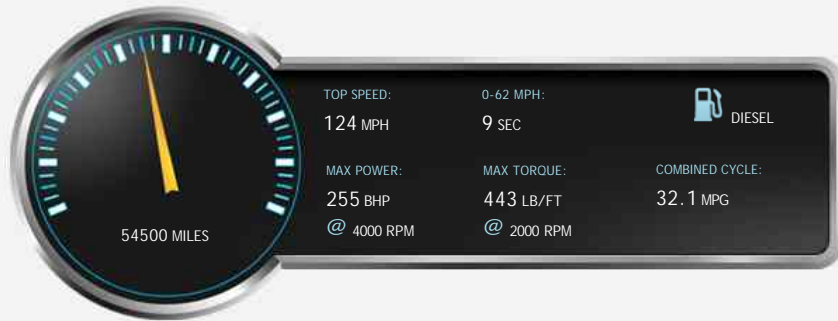

Land Rover Discovery 3.0 SDV6 XS Auto 5 door

£22,995

General Info

Engine:	3.0 Diesel Automatic
Price:	£22,995
Body Type:	5 Dr Estate
Owners:	2
Mileage:	54,500
Reg Date:	March 2013 (13)
Colour:	Santorini Black Metallic

Performance & Engine

Driven Wheels: All -

Permanent

Gears: 8

Weights & Measures

Doors: 5

*Including mirrors

Safety