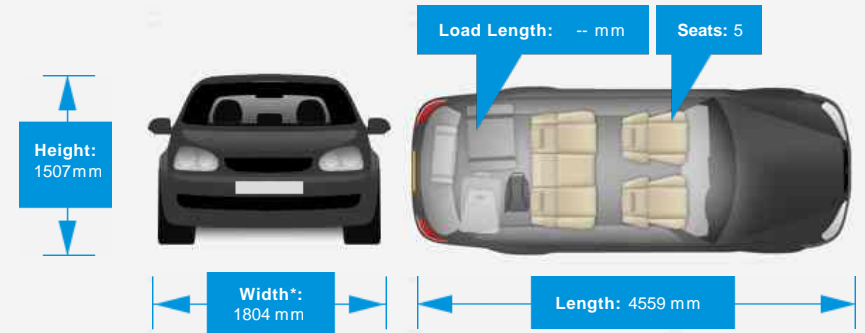

Weights & Measures