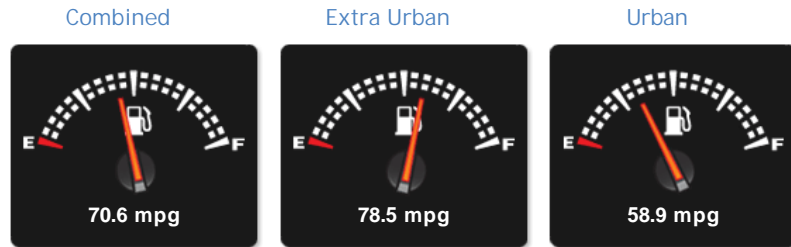

Renault Megane EXPRESSION PLUS DCI

£3,950

General Info

| | |
|------------|--------------------|
| Engine: | 1.5 Diesel Manual |
| Price: | £3,950 |
| Body Type: | 5 Dr Estate |
| Owners: | 2 |
| Mileage: | 85,000 |
| Reg Date: | November 2012 (62) |
| Colour: | |

Vehicle Features

Not Specified

Vehicle Description

5 Doors, Beige, manual, diesel, 85,000 miles, FULLY HPI CLEAR, HUGE SPEC, PANORAMIC GLASS SUNROOF, ALLOY WHEELS, FULL SERVICE HISTORY, ABS, Air conditioning, Anti-theft protection, Brake assist system, Central door locking, Connection to ext.entertainment devices, Cup holders, Electric windows, Electronic brake distribution, Front airbag, Front fog lights, Front seat centre armrest, Isofix preparation, Power steering, Rear seat centre armrest, Remote audio controls, Remote boot/hatch/rear door release, Roof rails, Side airbag,

NCAP Adult Rating: No Data

NCAP Child Rating: No Data

NCAP Pedestrian Rating: No Data

NCAP Safety Assist: No Data

NCAP Overall Rating: No Data

Fuel Economy

Running Costs

CO₂ emission figure (g/km)