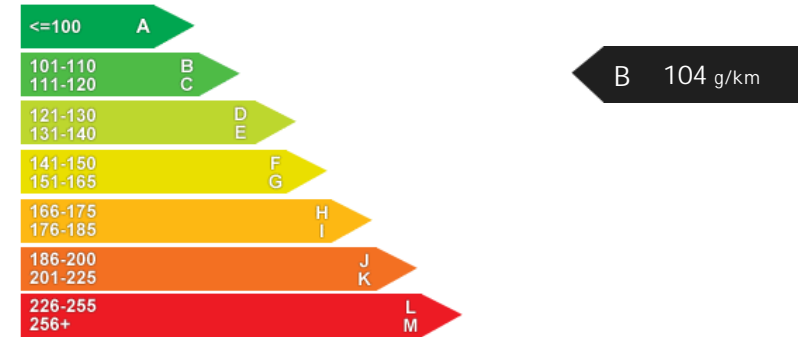

CO₂ emission figure (g/km)

VED band and CO₂