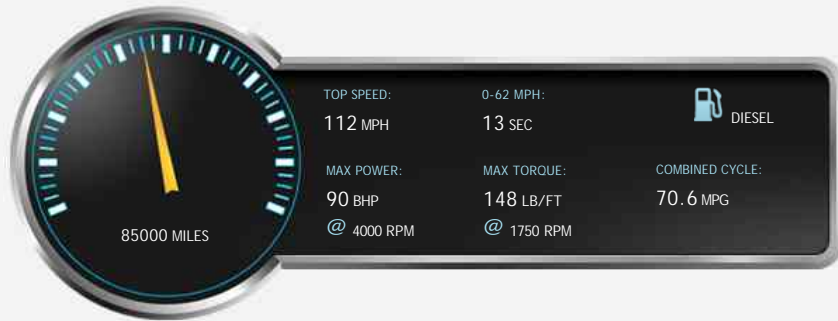

Performance & Engine