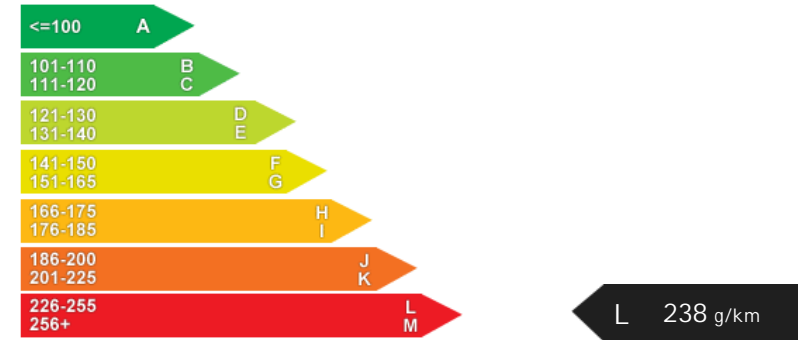

Opening Hours: Mon - Sun 9am - 6pm

Performance & Engine

Driven Wheels: All -

Permanent

Gears: 7

Weights & Measures

Doors: 5

*Including mirrors

Safety

NCAP Adult Rating: No Data
NCAP Child Rating: No Data
NCAP Pedestrian Rating: No Data
NCAP Safety Assist: No Data
NCAP Overall Rating: No Data

Fuel Economy

Running Costs

CO₂ emission figure (g/km)

VED band and CO₂