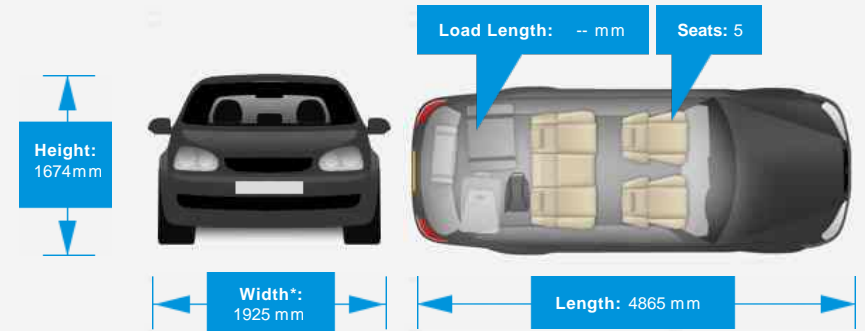

Opening Hours: Mon - Sun 9am - 6pm

Performance & Engine

Driven Wheels: All -

Permanent

Gears: 7

Weights & Measures

Doors: 5

*Including mirrors