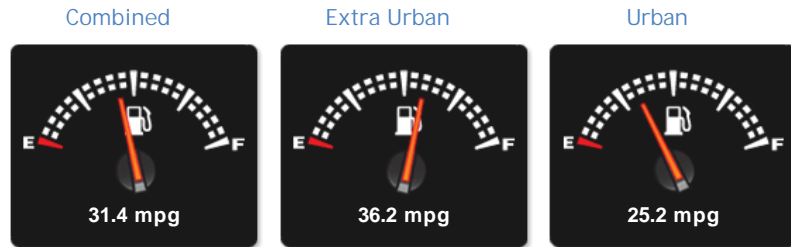

Fuel Economy

Running Costs