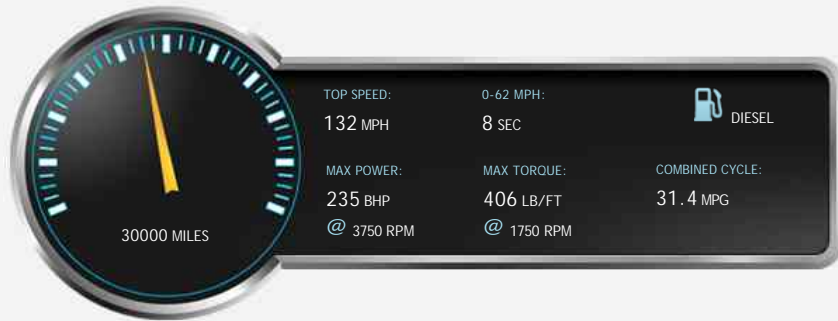

Infiniti FX FX30D

Sold

General Info

Engine:	3.0 Diesel Automatic
Price:	Sold
Body Type:	5 Dr Estate
Owners:	3
Mileage:	30,000
Reg Date:	September 2013 (63)
Colour:	

Vehicle Features

Not Specified

Vehicle Description

5 Doors, Automatic, diesel, four wheel drive, silver, 30,000 miles, FULLY HPI CLEAR, VERY HIGH SPEC, 20 INCH ALLOY WHEELS, FULL LEATHER INTERIOR, SAT NAV, HARD DRIVE, PARKING SENSORS, PRIVACY GLASS, REVERSE CAMERA, GEAR SHIFT PADDLES, FULL ELECTRIC SEATS + MEMORY SEATS, SUNROOF, FULL SERVICE HISTORY, ABS, Air conditioning, Anti-theft protection, Bluetooth, Brake assist system, Central door locking, Chrome/bright trim, Connection to ext.entertainment devices, Cruise control, Cup holders, Electric windows, Electronic brake distribution, Electronic traction control, Front airbag, Front fog lights, Front seat centre armrest, Isofix preparation, Parking distance sensors, Power steering, Privacy glass, Rear seat centre armrest, Remote audio controls, Remote boot/hatch/rear door release, Roof rails, Side airbag, Stability control, Sunroof,

Opening Hours: Mon - Sun 9am - 6pm

Performance & Engine

Driven Wheels: All -

Permanent

Gears: 7

Weights & Measures

Doors: 5

*Including mirrors