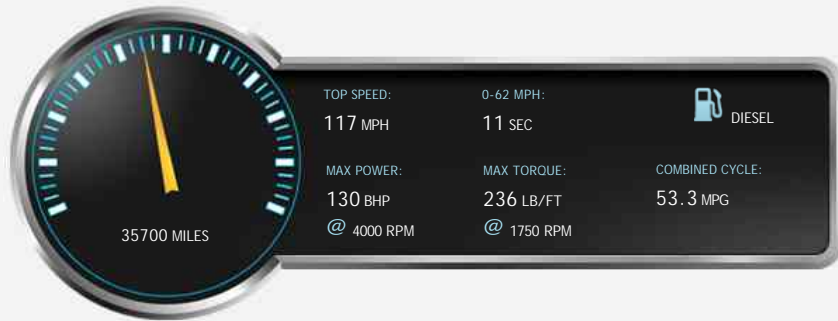

Performance & Engine