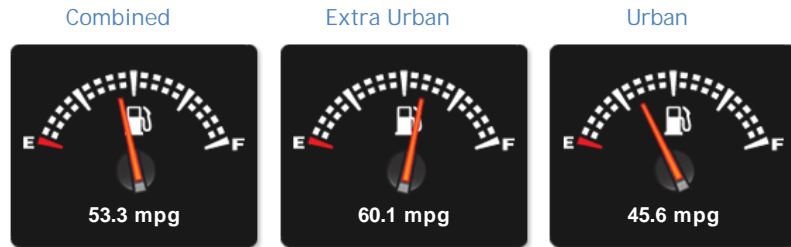

Nissan X-Trail DCI N-TEC

£14,995

General Info

Engine:	1.6 Diesel Manual
Price:	£14,995
Body Type:	5 Dr Estate
Owners:	2
Mileage:	35,700
Reg Date:	February 2015 (64)
Colour:	Black

Vehicle Features

Not Specified

Selected

Weights & Measures

*Including mirrors

Safety

Fuel Economy

Running Costs

CO₂ emission figure (g/km)

VED band and CO₂